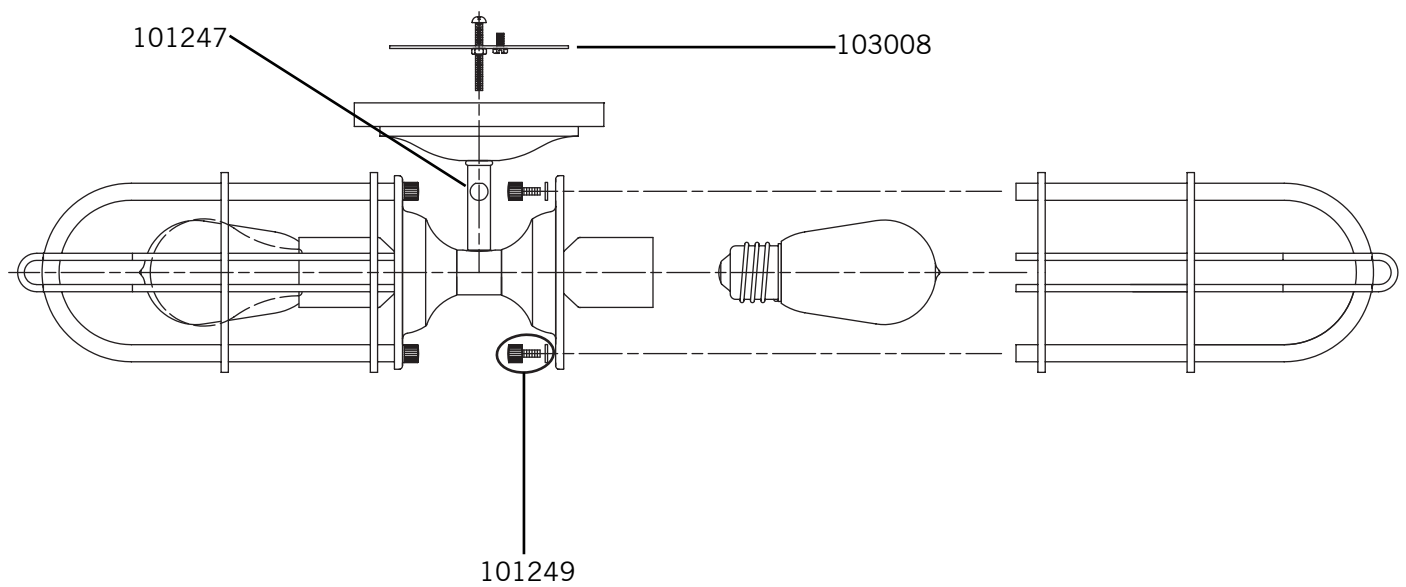

Replacement Parts

WB1704

Qty.	Part #	Description
	101247	Ball Cap DAB
	101249	Thumb Screws DAB
	103008	Mounting Plate