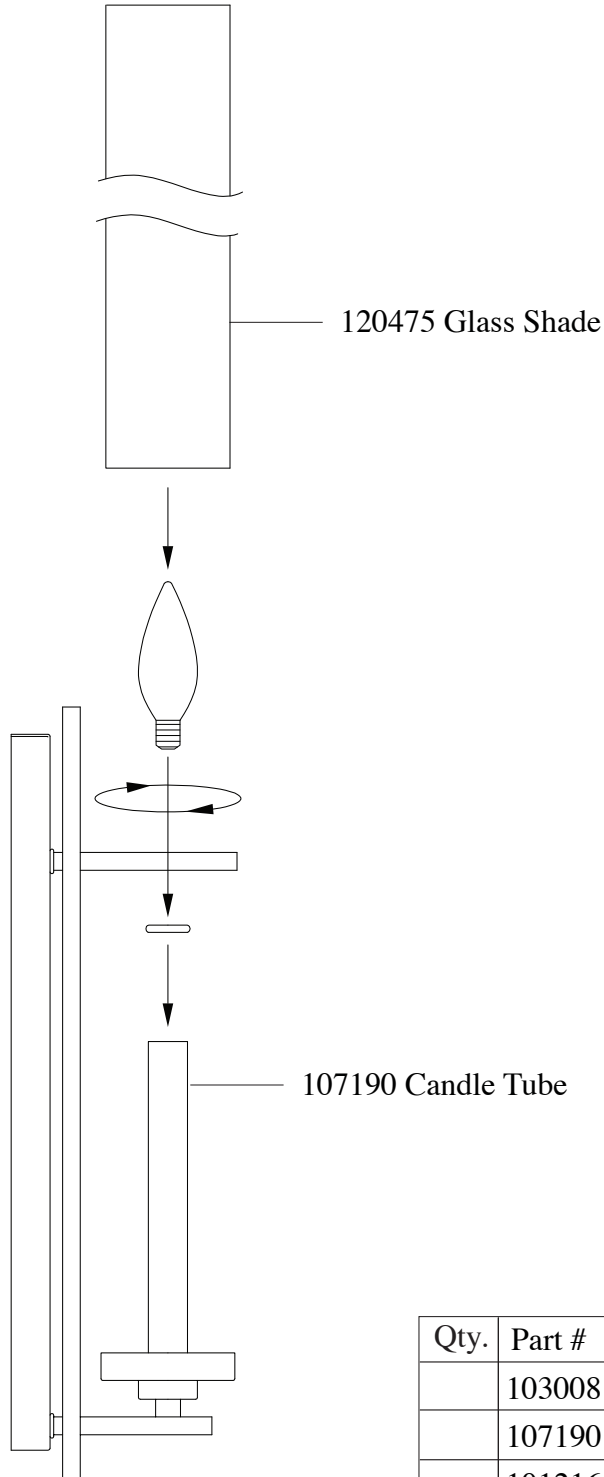

# Replacement Parts For

# WB1560 1/12

Qty.	Part #	Description
	103008	Mounting Plate
	107190	Candle Tube
	101216	Cap Nut
	120475	Glass Shade