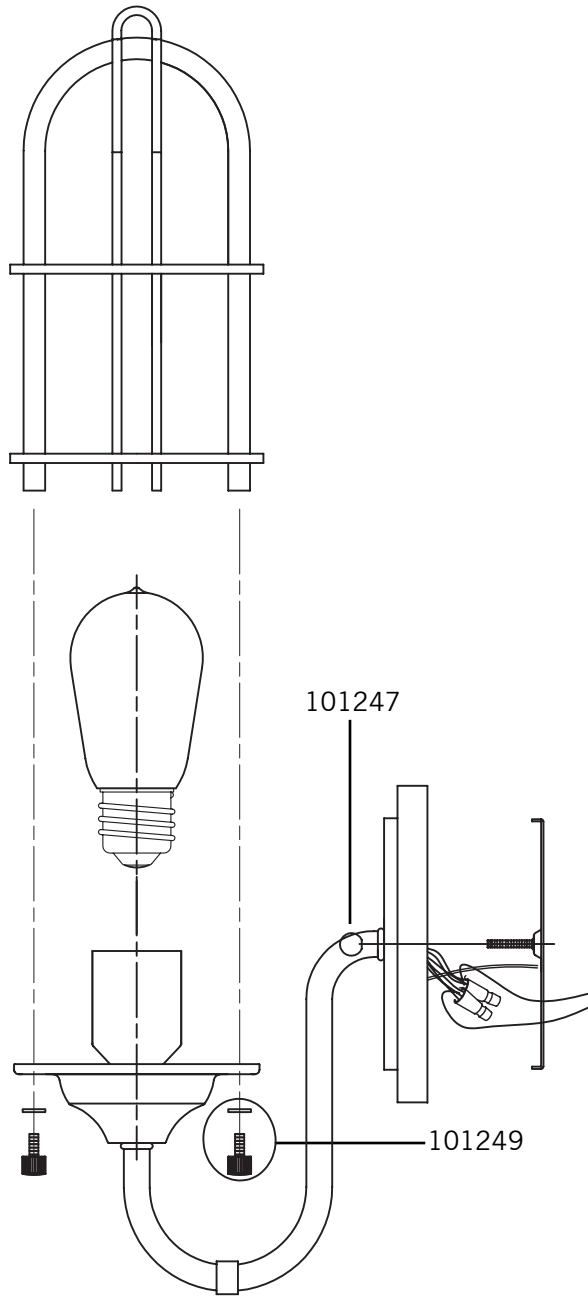

Replacement Parts

VS36003

Qty.	Part #	Description
	101247	Ball Cap DAB
	101249	Thumb Screw DAB