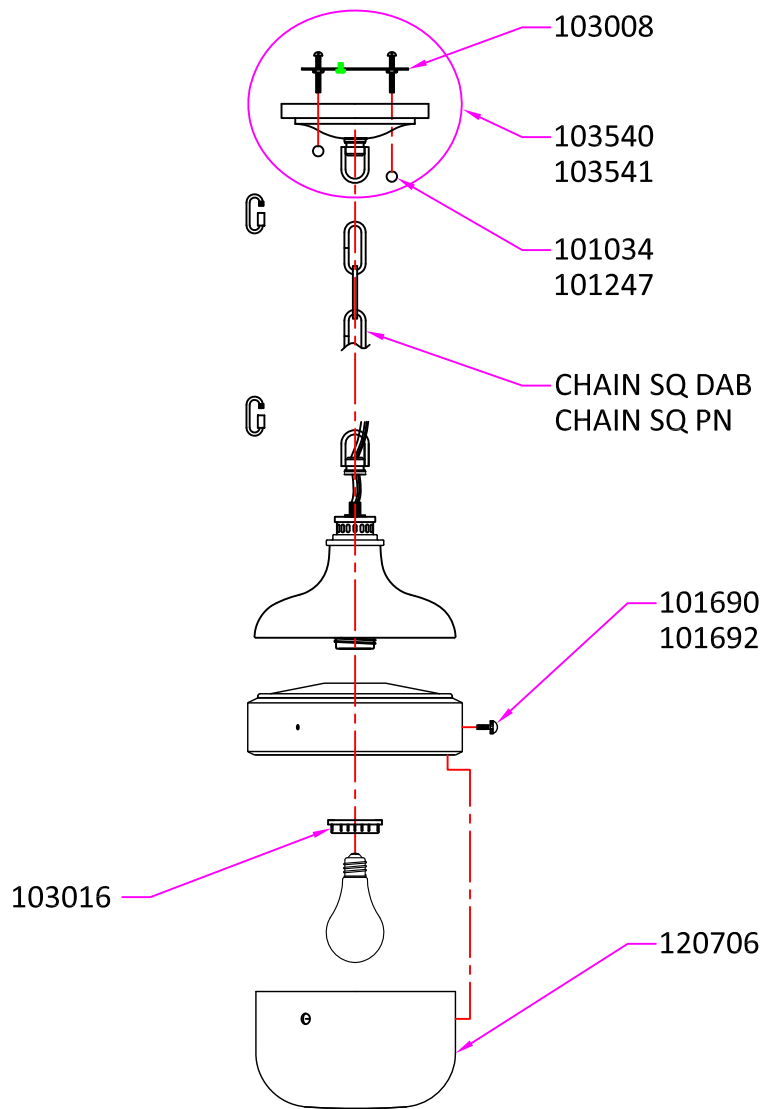

# Replacement Parts

# P1282

Qty.	Part #	Description
	103008	Universal Round
	103540	Canopy Kit P1282/P1283 DAB
	103541	Canopy Kit P1282/P1283 PN
	CHAIN SQ DAB	4*4 SQ Chain DAB
	CHAIN SQ PN	4*4 SQ Chain PN
	120706	Glass P1282
	103016	STD Diecast Counter Ring
	101034	Dia. 10mm Ball Cap Nut PN
	101247	Dia. 10mm Ball Cap Nut DAB
	101690	Dia. 1/2" Knurled Nut Screw (5/8" Length) DAB
	101692	Dia. 1/2" Knurled Nut Screw (5/8" Length) PN