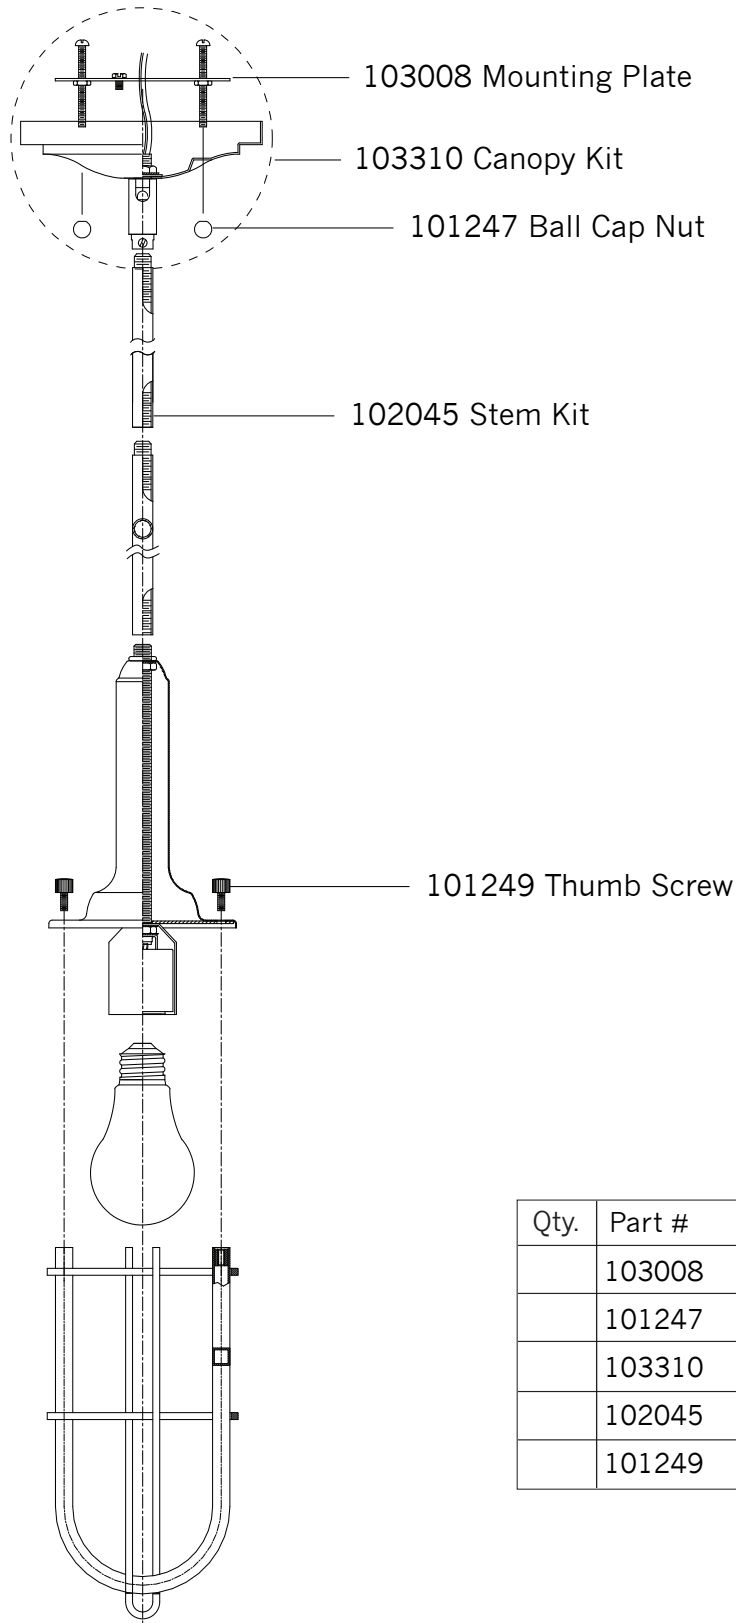

Replacement Parts For

P1240

12/2011

Qty.	Part #	Description
	103008	Mounting Plate
	101247	Ball Cap Nut
	103310	Canopy Kit
	102045	Stem Kit
	101249	Thumb Screw