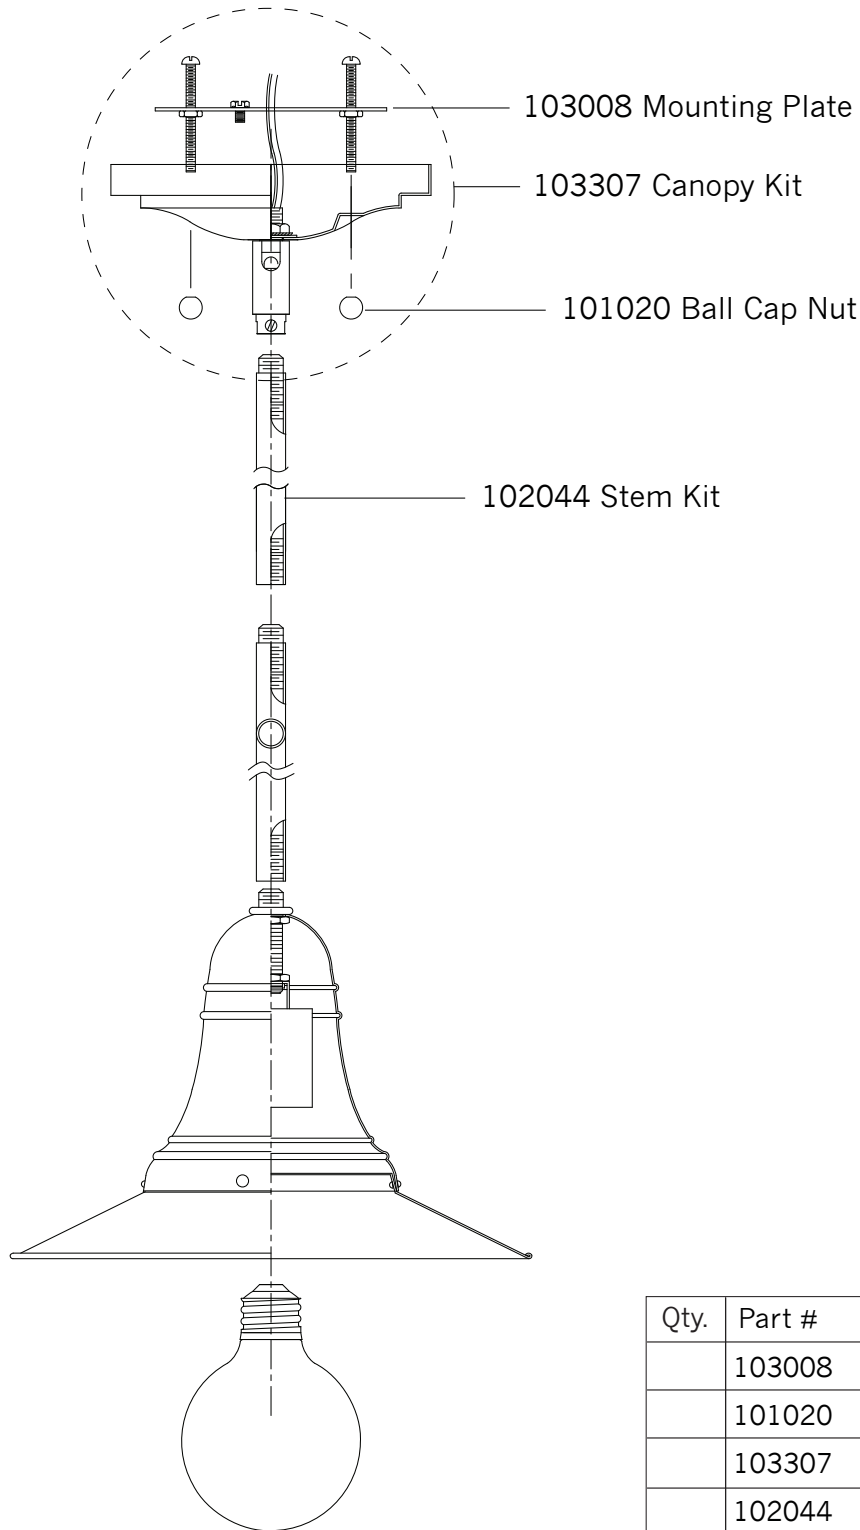

Replacement Parts For

P1237

12/2011

Qty.	Part #	Description
	103008	Mounting Plate
	101020	Ball Cap Nut
	103307	Canopy Kit
	102044	Stem Kit