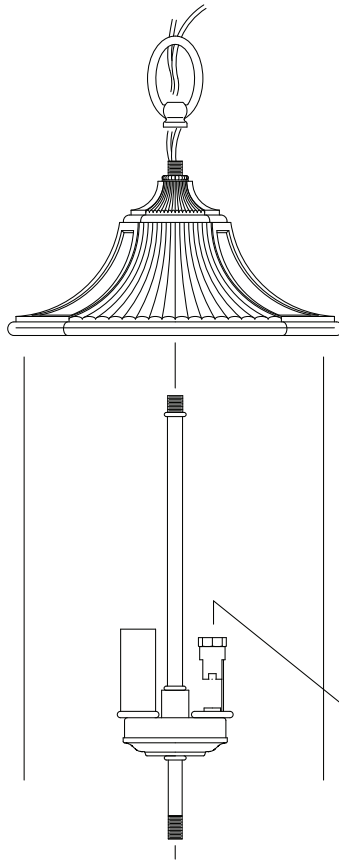

# Replacement Parts For **OL5411, OL5412**

10/2012

- 107073 (Candle Tube- OL5411 BK)
- 107123 (Candle Tube- OL5411 GBZ)
- 107066 (Candle Tube- OL5412 BK)
- 107122 (Candle Tube- OL5412 GBZ)

- OL5411 SM/GLASS
- OL5412 SM/GLASS
- OL5411 LG/GLASS
- OL5412 LG/GLASS

Only for OL5412

- 111247 Finial Kit - OL5411 BK
- 111248 Finial Kit - OL5411 GBZ
- 111249 Finial Kit - OL5412 BK
- 111250 Finial Kit - OL5412 GBZ

Qty.	Part #	Description
	111247	Finial Kit - OL5411 BK
	111248	Finial Kit - OL5411 GBZ
	111249	Finial Kit - OL5412 BK
	111250	Finial Kit - OL5412 GBZ
	107073	Candle Tube- OL5411 BK
	107123	Candle Tube- OL5411 GBZ
	107066	Candle Tube- OL5412 BK
	107122	Candle Tube- OL5412 GBZ
	OL5411 SM/GLASS	Glass
	OL5411 LG/GLASS	Glass
	OL5412 SM/GLASS	Glass
	OL5412 LG/GLASS	Glass