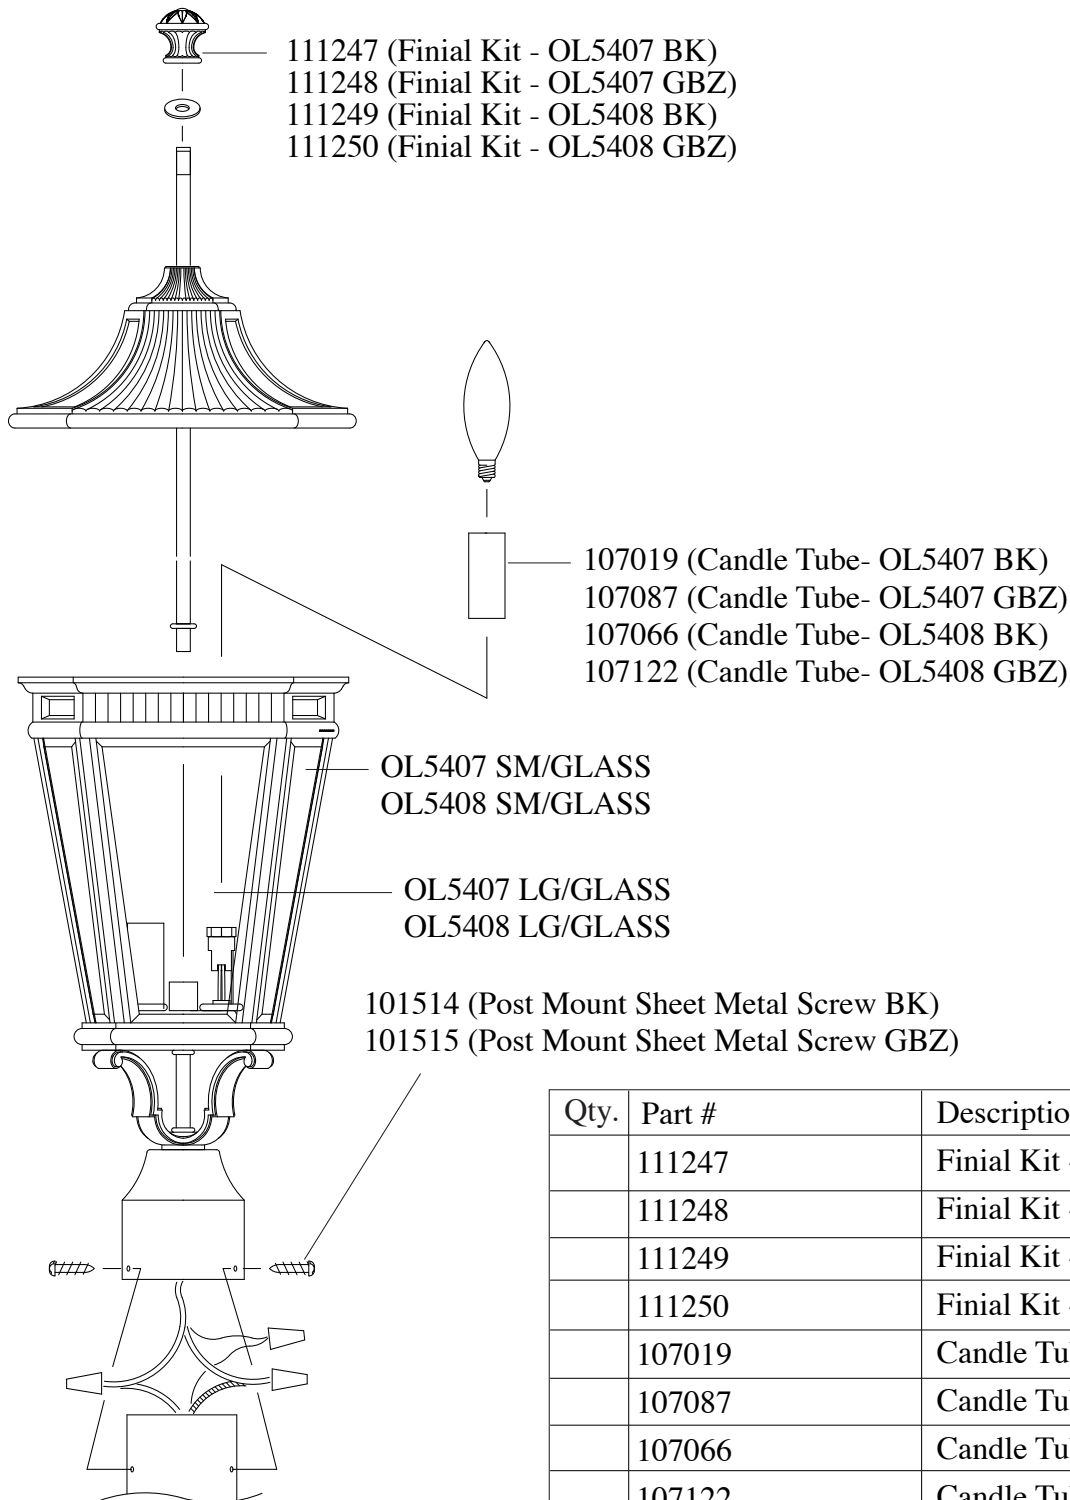

Replacement Parts For **OL5407, OL5408**

10/2012

Qty.	Part #	Description
	111247	Finial Kit - OL5407 BK
	111248	Finial Kit - OL5407 GBZ
	111249	Finial Kit - OL5408 BK
	111250	Finial Kit - OL5408 GBZ
	107019	Candle Tube- OL5407 BK
	107087	Candle Tube- OL5407 GBZ
	107066	Candle Tube- OL5408 BK
	107122	Candle Tube- OL5408 GBZ
	101514	Post Mount Metal Screw BK
	101515	Post Mount Metal Screw GBZ
	OL5407 SM/GLASS	Glass
	OL5407 LG/GLASS	Glass
	OL5408 SM/GLASS	Glass
	OL5408 LG/GLASS	Glass