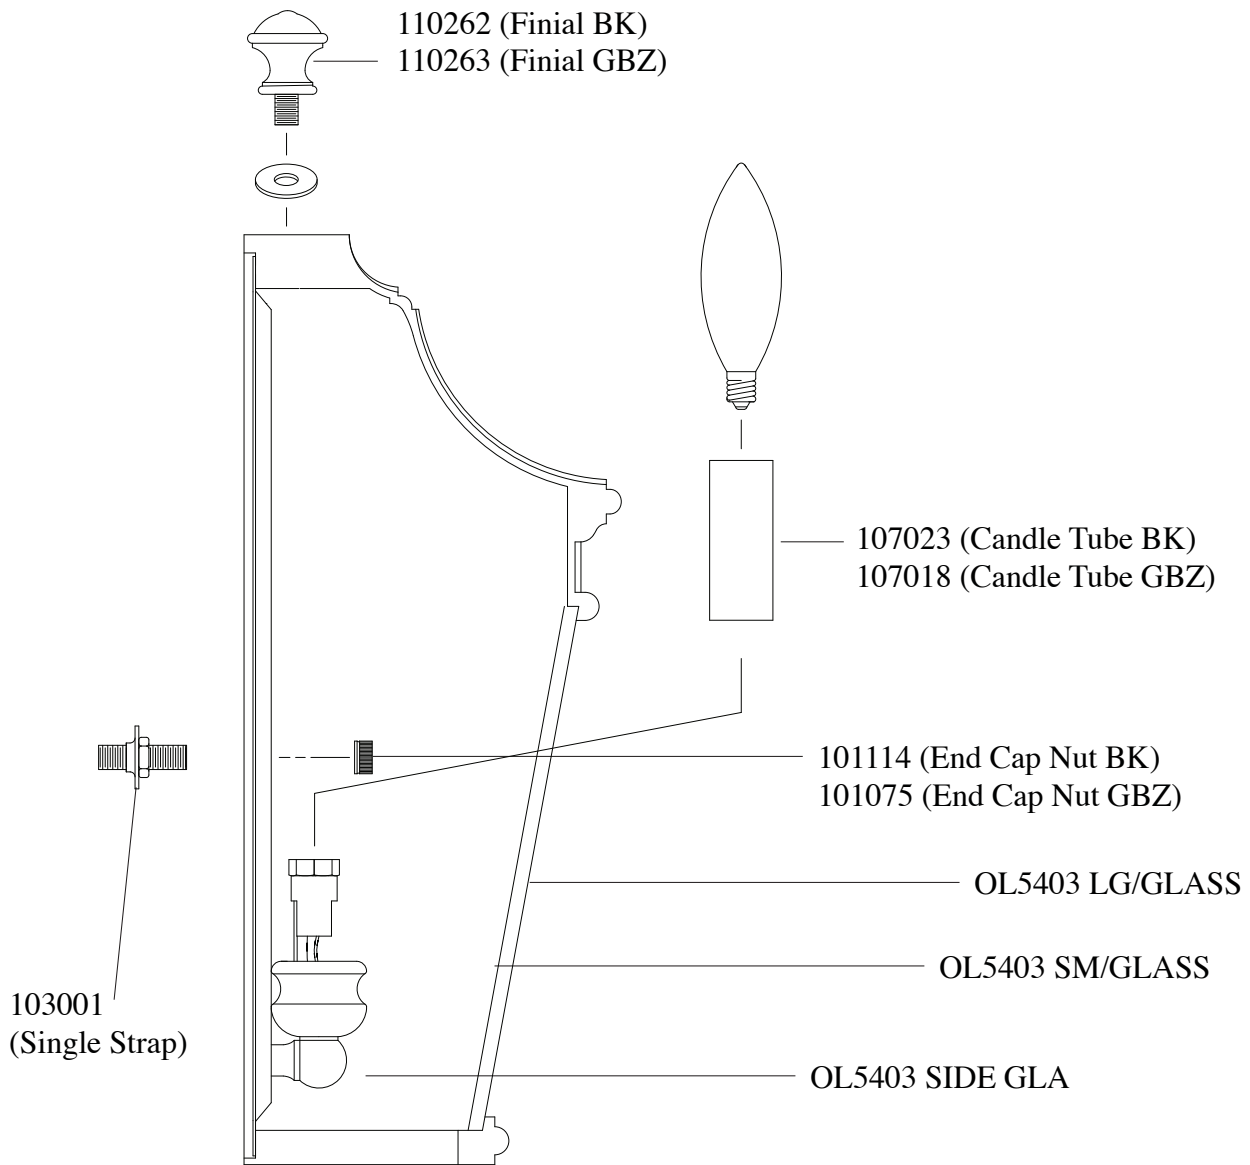

# Replacement Parts For **OL5403** 10/2012

Qty.	Part #	Description
	103001	Single Mounting Strap
	110262	Finial BK
	110263	Finial GBZ
	101114	End Cap Nut BK
	101075	End Cap Nut GBZ
	107023	Candle Tube BK
	107018	Candle Tube GBZ
	OL5403 LG/GLASS	Large Glass
	OL5403 SM/GLASS	Small Glass
	OL5403 SIDE GLA	Side Glass