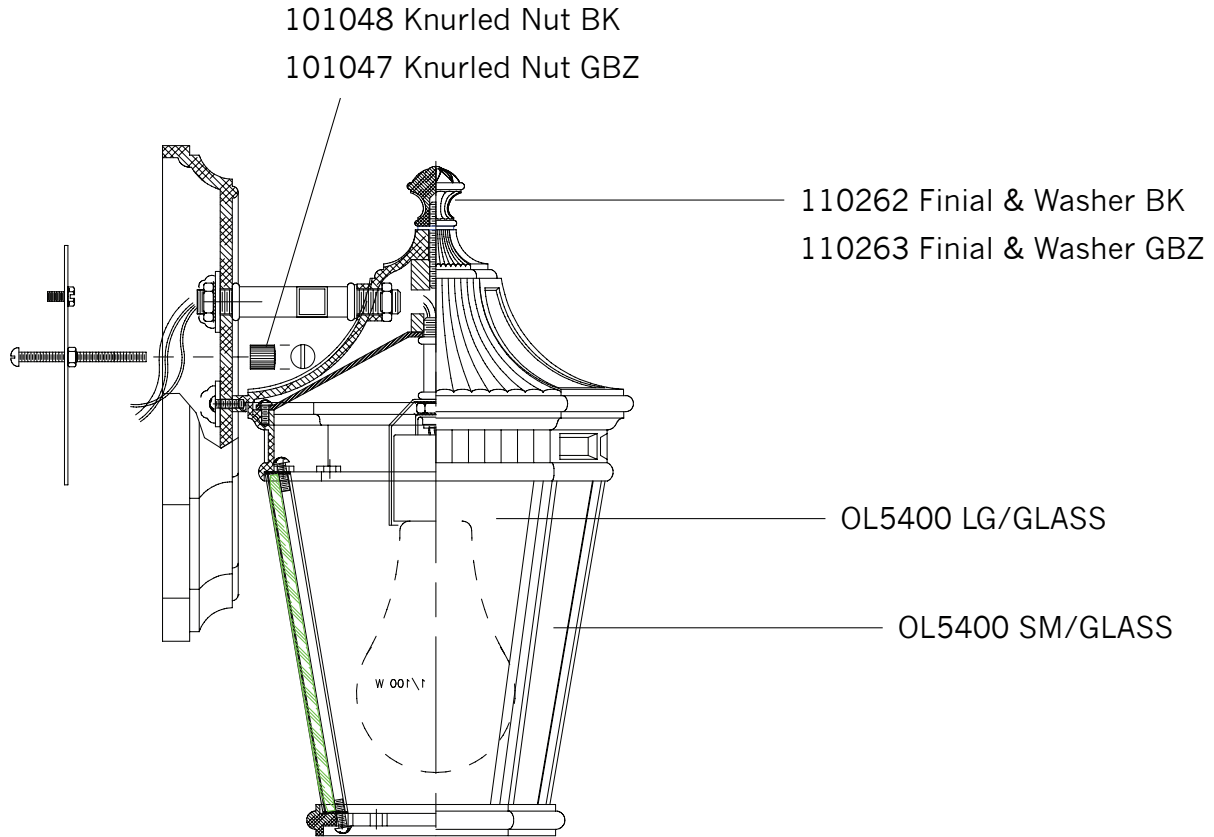

Replacement Parts For **OL5400** 10/2012

Qty.	Part #	Description
	101048	Knurled Nut BK
	101047	Knurled Nut GBZ
	110262	Finial & Washer BK
	110263	Finial & Washer GBZ
	OL5400 LG/GLASS	Glass
	OL5400 SM/GLASS	Glass