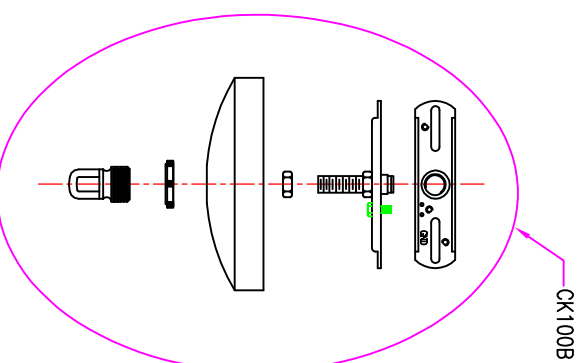

# Nori Collection (FSS2553) Replacement Parts

All New Replacement Parts:

Part Number	Description	Used On
CK100B	Canopy Kit,Including Canopy,Mtg bar,Hex nut(2),RTN and Screw collar set	F3187/4DWZ/DWG,F3188/3DWZ/DWG
HB100B	Hardware bag,For Nori Collection	For Nori Collection
CHAIN-DWZ	Regular chain,3FT	F3187/4DWZ/DWG,F3188/3DWZ/DWG
BCA2553	Beads chain with anchor hook and S hook, 20 beads(12 3/8" long)	F3188/3DWZ/DWZ
BCB2553	Beads chain with anchor hook and S hook, 21 beads(13" long)	WB1875DWZ/DWZ
BCC2553	Beads chain with anchor hook and S hook, 24 beads(14 5/8" long)	F3187/4DWZ/DWZ
BCD2553	Beads chain with anchor hook and S hook, 38 beads(21 3/8" long)	F3129/6DWZ/DWZ

WB1875DWZ/DWG

F3188/3DWZ/DWG

F3187/4DWZ/DWG

F3129/6 DWZ/DWG

Option 2

Part number & detail:

CK100B

HB100B

Mounting bag lock set  
For WB1875DWZ/DWG

Candle tube cover(2), $\phi$ 1"

$\phi$ 7/8",Candle tube(2),3-3/8" Long

$\phi$ 5/8" Finial

Anchor hook and S hook,  
50pcs each

$\phi$ 1-5/8" Wood Finial Ball Set  
For F3188/3DWZ/DWG