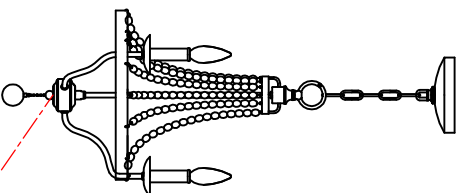

# Nori Collection (FSS2553) Replacement Parts

All New Replacement Parts:

Part Number	Description	Used On
CK100B	Canopy Kit,Including Canopy,Mtg bar,Hex nut(2),RTN and Screw collar set	F3187/4DWZ/DWG,F3188/3DWZ/DWG
HB100B	Hardware bag,For Nori Collection	For Nori Collection
CHAIN-DWZ	Regular chain,3FT	F3187/4DWZ/DWG,F3188/3DWZ/DWG
BCA2553	Beads chain with anchor hook and S hook, 20 beads(12 3/8" long)	F3188/3DWZ/DWZ
BCB2553	Beads chain with anchor hook and S hook, 21 beads(13" long)	WB1875DWZ/DWZ
BCC2553	Beads chain with anchor hook and S hook, 24 beads(14 5/8" long)	F3187/4DWZ/DWZ
BCD2553	Beads chain with anchor hook and S hook, 38 beads(21 3/8" long)	F3129/6DWZ/DWZ

WB1875DWZ/DWG

F3188/3DWZ/DWG

F3187/4DWZ/DWG

F3129/6 DWZ/DWG

Option 2

Part number & detail:

CK100B

HB100B

Mounting bag lock set  
For WB1875DWZ/DWG

Candle tube cover(2), $\phi$ 1"

$\phi$ 7/8",Candle tube(2),3-3/8" Long

$\phi$ 5/8" Finial

Anchor hook and S hook,  
50pcs each

$\phi$ 1-5/8" Wood Finial Ball Set  
For F3188/3DWZ/DWG