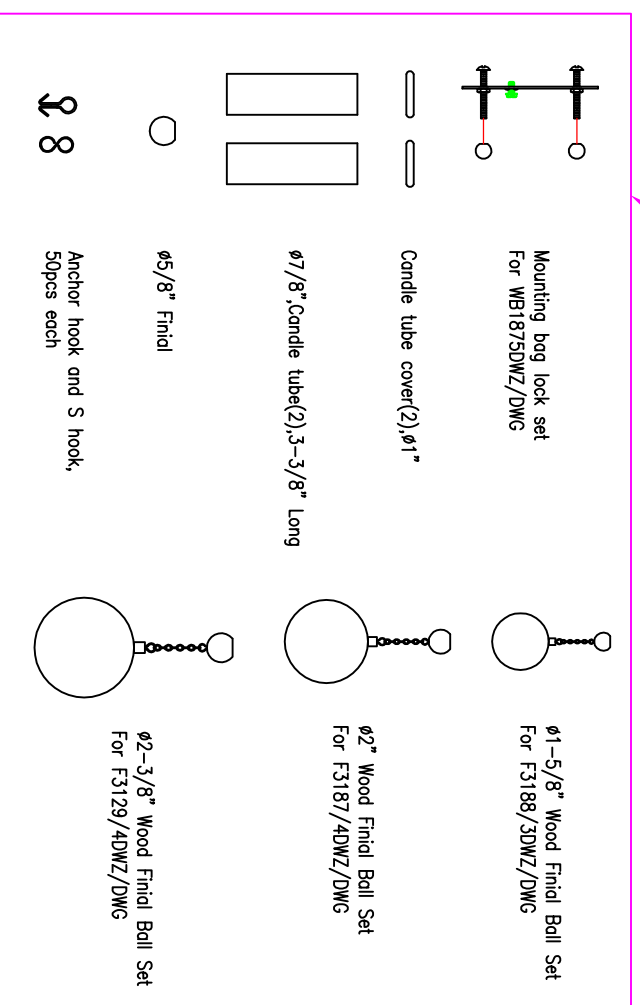

# Nori Collection (FSS2553) Replacement Parts

All New Replacement Parts:

Part Number	Description	Used On
CK100B	Canopy Kit,Including Canopy,Mtg bar,Hex nut(2),RTN and Screw collar set	F3187/4DWZ/DWG,F3188/3DWZ/DWG
HB100B	Hardware bag,For Nori Collection	For Nori Collection
CHAIN-DWZ	Regular chain,3FT	F3187/4DWZ/DWG,F3188/3DWZ/DWG
BCA2553	Beads chain with anchor hook and S hook, 20 beads(12 3/8" long)	F3188/3DWZ/DWZ
BCB2553	Beads chain with anchor hook and S hook, 21 beads(13" long)	WB1875DWZ/DWZ
BCC2553	Beads chain with anchor hook and S hook, 24 beads(14 5/8" long)	F3187/4DWZ/DWZ
BCD2553	Beads chain with anchor hook and S hook, 38 beads(21 3/8" long)	F3129/6DWZ/DWZ

WB1875DWZ/DWG

F3188/3DWZ/DWG

F3187/4DWZ/DWG

F3129/6 DWZ/DWG

Option 2

Part number & detail:

CK100B

HB100B

Mounting bag lock set  
For WB1875DWZ/DWG

Candle tube cover(2), $\phi$ 1"

$\phi$ 7/8",Candle tube(2),3-3/8" Long

$\phi$ 5/8" Finial

Anchor hook and S hook,  
50pcs each

$\phi$ 1-5/8" Wood Finial Ball Set  
For F3188/3DWZ/DWG