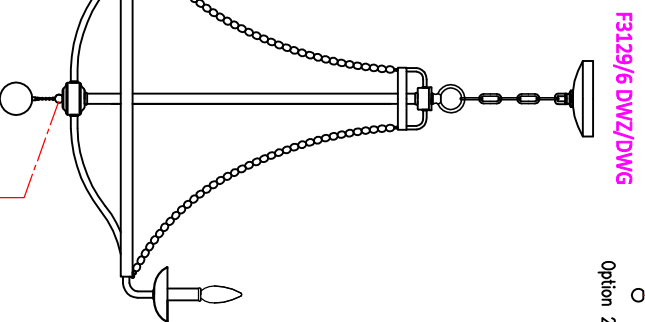

# Nori Collection (FSS2553) Replacement Parts

All New Replacement Parts:

Part Number	Description	Used On
CK100B	Canopy Kit,Including Canopy,Mtg bar,Hex nut(2),RTN and Screw collar set	F3187/4DWZ/DWG,F3188/3DWZ/DWG
HB100B	Hardware bag,For Nori Collection	For Nori Collection
CHAIN-DWZ	Regular chain,3FT	F3187/4DWZ/DWG,F3188/3DWZ/DWG
BCA2553	Beads chain with anchor hook and S hook, 20 beads(12 3/8" long)	F3188/3DWZ/DWZ
BCB2553	Beads chain with anchor hook and S hook, 21 beads(13" long)	WB1875DWZ/DWZ
BCC2553	Beads chain with anchor hook and S hook, 24 beads(14 5/8" long)	F3187/4DWZ/DWZ
BCD2553	Beads chain with anchor hook and S hook, 38 beads(21 3/8" long)	F3129/6DWZ/DWZ

WB1875DWZ/DWG

F3188/3DWZ/DWG

F3187/4DWZ/DWG

F3129/6 DWZ/DWG

Option 2

Part number & detail:

CK100B

HB100B

Mounting bag lock set  
For WB1875DWZ/DWG

Candle tube cover(2), $\phi$ 1"

$\phi$ 7/8",Candle tube(2),3-3/8" Long

$\phi$ 5/8" Finial

Anchor hook and S hook,  
50pcs each

$\phi$ 1-5/8" Wood Finial Ball Set  
For F3188/3DWZ/DWG

$\phi$ 2" Wood Finial Ball Set  
For F3187/4DWZ/DWG

$\phi$ 2-3/8" Wood Finial Ball Set  
For F3129/4DWZ/DWG

CHAIN-DWZ

BCA2553

BCB2553

BCC2553

BCD2553