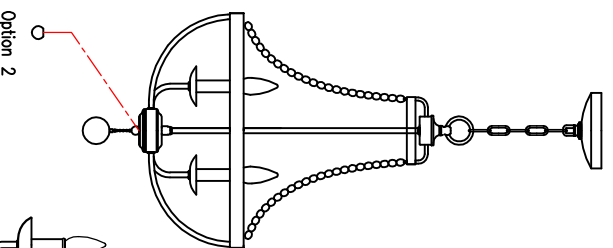

# Nori Collection (FSS2553) Replacement Parts

All New Replacement Parts:

Part Number	Description	Used On
CK100B	Canopy Kit,Including Canopy,Mtg bar,Hex nut(2),RTN and Screw collar set	F3187/4DWZ/DWG,F3188/3DWZ/DWG
HB100B	Hardware bag,For Nori Collection	For Nori Collection
CHAIN-DWZ	Regular chain,3FT	F3187/4DWZ/DWG,F3188/3DWZ/DWG
BCA2553	Beads chain with anchor hook and S hook, 20 beads(12 3/8" long)	F3188/3DWZ/DWZ
BCB2553	Beads chain with anchor hook and S hook, 21 beads(13" long)	WB1875DWZ/DWZ
BCC2553	Beads chain with anchor hook and S hook, 24 beads(14 5/8" long)	F3187/4DWZ/DWZ
BCD2553	Beads chain with anchor hook and S hook, 38 beads(21 3/8" long)	F3129/6DWZ/DWZ

WB1875DWZ/DWG

F3188/3DWZ/DWG

F3187/4DWZ/DWG

F3129/6 DWZ/DWG

Option 2

Part number & detail:

CK100B

HB100B

Mounting bag lock set  
For WB1875DWZ/DWG

Candle tube cover(2), $\phi$ 1"

$\phi$ 7/8",Candle tube(2),3-3/8" Long

$\phi$ 5/8" Finial

Anchor hook and S hook,  
50pcs each

$\phi$ 1-5/8" Wood Finial Ball Set  
For F3188/3DWZ/DWG