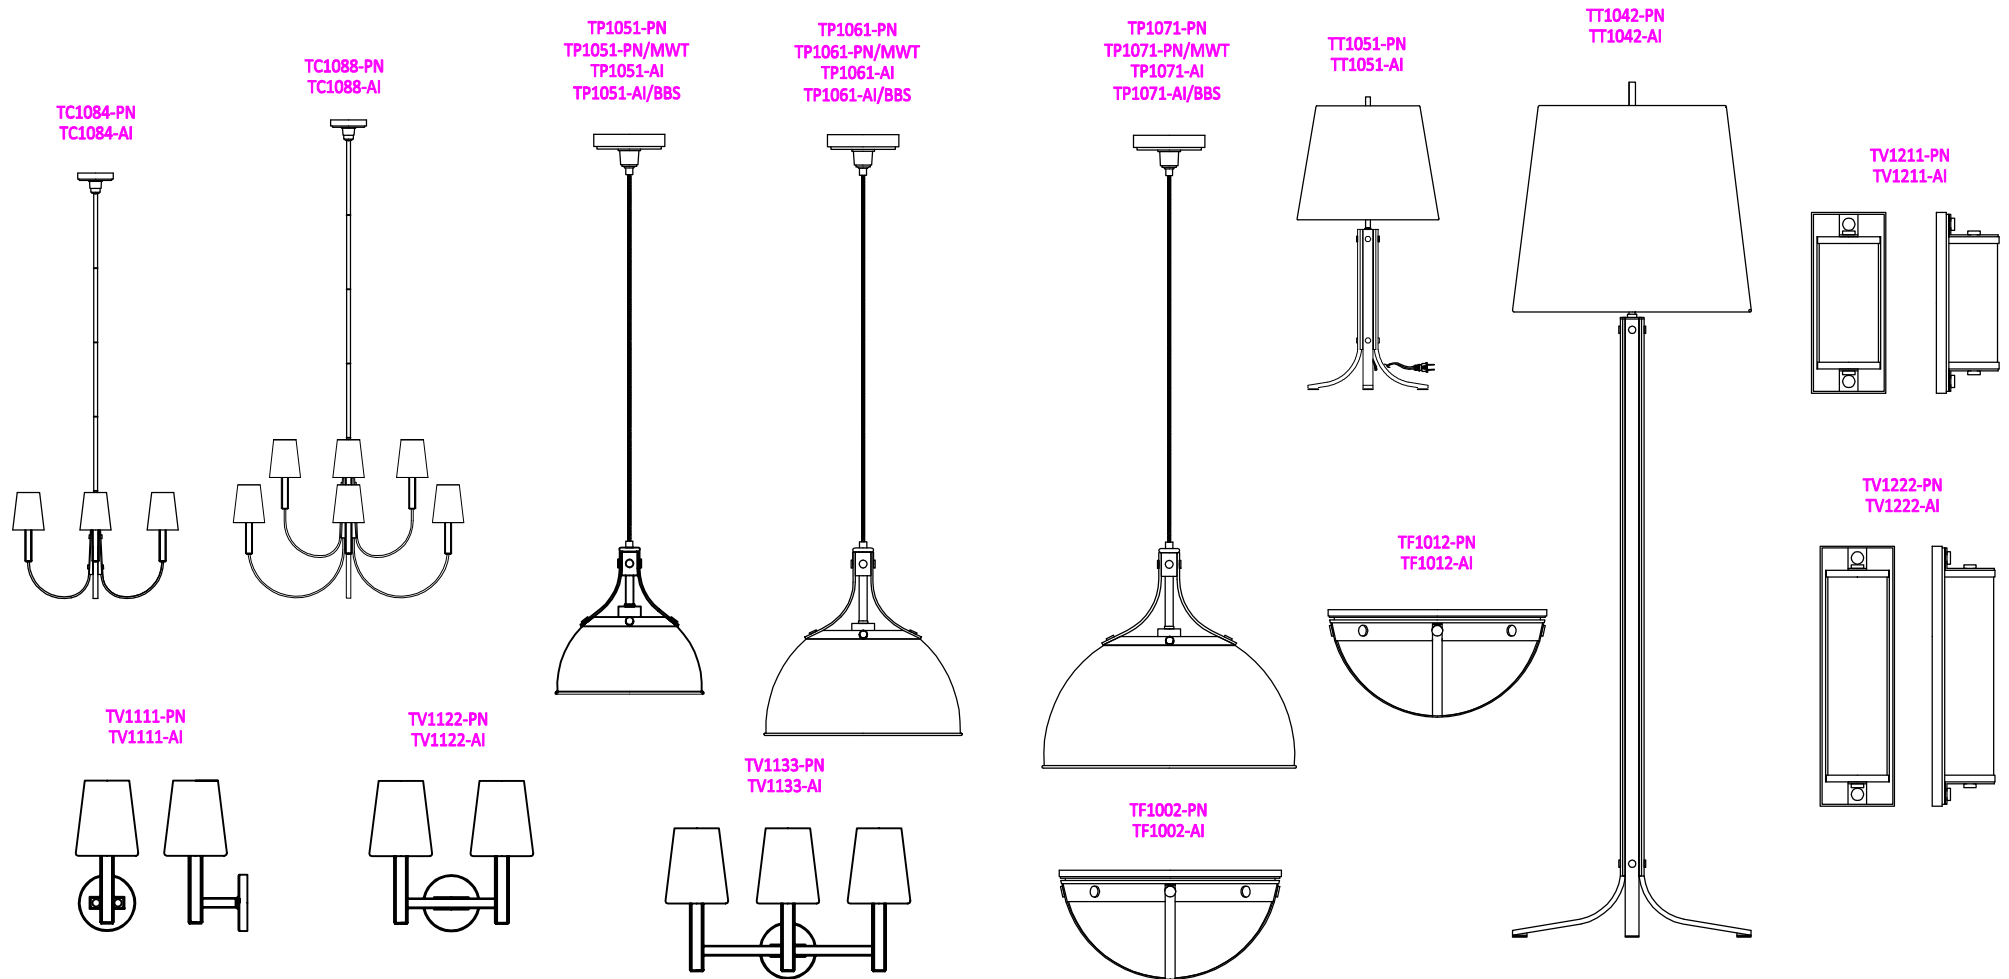

Logan Collection (0026) Replacement Parts

Logan Collection (0026) Replacement Parts

Part Number	Description	Used On
CKA0026-XXX	Canopy Kit includes canopy,canopy screws,Mtg plate,collar nut,half ball & half ball assembly	TC1084,TC1088
CKB0026-XXX	Canopy Kit,including canopy,Mtg plate,threaded rod	TP1051,TP1061,TP1071
HB0026-XXX	Hardwares Bag, for Logan collection	For Logan collection
GLA0026	Glass $\phi 16-3/8"$, H7-3/8", Clear	TF1002
GLB0026	Glass ($\phi 3-1/2" + \phi 5"$), H6", Milk	TV1111,TV1122,TV1133
GLC0026	Glass, H8-1/4", Milk	TV1211
GLD0026	Glass, H13-3/8", Milk	TV1222
SHA0026	Shade ($\phi 3-1/2" + \phi 5"$) * H6", VC white linen fabric with PC white hard back shade no trim(rolled in)	TC1084,TC1088
SHB0026	Shade ($\phi 15" + \phi 19"$) * H16-1/2",VC white linen fabric with white PVC hard back shade no trim(rolled in)	TT1042
STEMKIT-58-XXX	Accessory stem kit including $\phi 5/8" \times 12"$ (3pcs) & $\phi 5/8" \times 6"$ (1pc)	TC1084,TC1088
SHC0026	Shade ($\phi 10-5/8" + \phi 14-1/2"$) * H11-3/4",VC white linen fabric with white PVC hard back shade no trim(rolled in)	TT1051
GLE0026	Glass $\phi 16-3/8"$, H7-3/8", Milk	TF1012

Part number & detail: