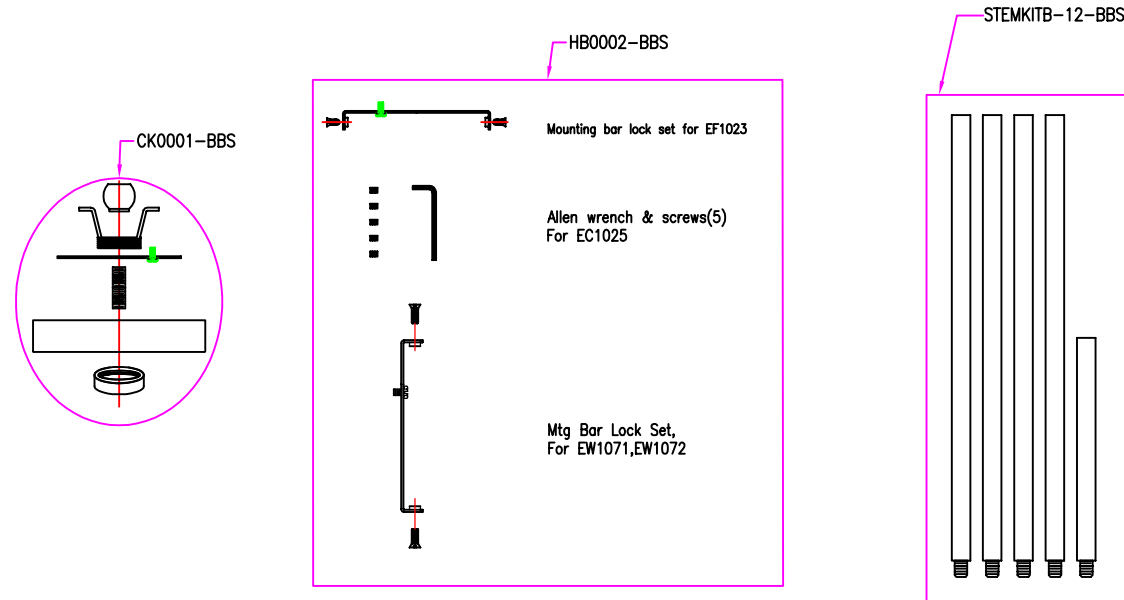

# Jane Collection (0002) Replacement Parts

Part Number	Description	Used On
CK0001-BBS	Including canopy, mounting plate assembly, collar nut and half ball.	EC1025
HB0002-XXX	Hardware Bag, for Jane collection	For Jane collection
STEMKITB-12-BBS	Accessory stem kit including $\phi 1/2" \times 12"$ (4pcs) & $\phi 1/2" \times 6"$ (1pc)	EC1025

Part number & detail:

EW1071-MBK  
EW1071-MWT

EW1072-MBK  
EW1072-MWT

EF1023MBK  
EF1023MWT

ET1401-MBK3  
ET1401-MWT3

EC1025-MBK  
EC1025-MWT

12/02,2019 Rev: 2a

**GENERATION LIGHTING**