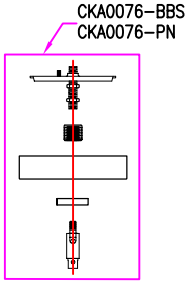

CC13810-BBS
CC13810-PN

CC1378-BBS
CC1378-PN

Geneva Collection (0076) Replacement Parts

Part Number	Description	Used On
CKA0076-XXX	Canopy kit includes canopy, 1/8 I.P. RTN, Mtg bar, hex nut(2), screw collar set, swivel	CP1161,CP1171
CKB0076-XXX	Canopy Kit,Including canopy assembly,Mtg plate,RTN,hex nut	CC1378
CKC0076-XXX	Canopy assembly with canopy loops, screw collar set,final nut,reinforcing ploe & swivel(2)	CC13810
HB0076-XXX	Hardwares Bag, for Geneva collection	For Geneva collection
STEMKIT-12-XXX	Accessory stem kit including $\phi 1/2" \times 12"$ (3pcs) & $\phi 1/2" \times 6"$ (1pc)	CP1161,CP1171
STEMKITB-12-XXX	Accessory stem kit including $\phi 1/2" \times 12"$ (4pcs) & $\phi 1/2" \times 6"$ (1pc)	CC1378,CC13810
GLA0076	Silkscreen Tempered Glass, $\phi 11-1/4"$,White	CF1052
GLB0076	Fluted Glass, $\phi 13-1/4"$,H3-5/8",Clear	CF1052
GLC0076	Fluted Glass, $\phi 3-1/8"$,H8-1/2",Clear	CV1021
GLD0076	Fluted Glass, $\phi 3-1/8"$,H9-1/2",Clear	CV1022
GLE0076	Fluted Glass, $\phi 2-5/8"$,H2",Clear	CV1023,CV1024,CC1378,CC13810
GLF0076	Fluted Glass, $\phi 3-1/8"$,H8-3/4",Clear	CP1161
GLG0076	Fluted Glass, $\phi 6-3/4"$,H9-5/8",Clear	CP1171
GLH0076	Fluted Glass, $\phi 2-5/8"$,H6-3/8",Clear,with mesoporous	CV1023,CV1024
GLI0076	Fluted Glass, $\phi 3-1/8"$,H3-1/8",Clear	CV1021
GLJ0076	Fluted Glass, $\phi 3-1/8"$,H2-3/4",Clear	CP1161
GLK0076	Fluted Glass, $\phi 6-3/4"$,H3-3/4",Clear	CP1171
GLL0076	Fluted Glass, $\phi 2-5/8"$,H6-3/8",Clear	CC1378,CC13810

Part number & detail: