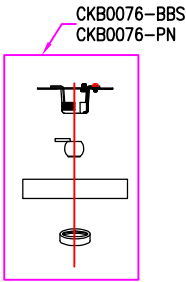

CC13810-BBS
CC13810-PN

CC1378-BBS
CC1378-PN

Geneva Collection (0076) Replacement Parts

Part Number	Description	Used On
CKA0076-XXX	Canopy kit includes canopy, 1/8 I.P. RTN, Mtg bar, hex nut(2), screw collar set, swivel	CP1161,CP1171
CKB0076-XXX	Canopy Kit,Including canopy assembly,Mtg plate,RTN,hex nut	CC1378
CKC0076-XXX	Canopy assembly with canopy loops, screw collar set,final nut,reinforcing ploe & swivel(2)	CC13810
HB0076-XXX	Hardwares Bag, for Geneva collection	For Geneva collection
STEMKIT-12-XXX	Accessory stem kit including $\phi 1/2" \times 12"$ (3pcs) & $\phi 1/2" \times 6"$ (1pc)	CP1161,CP1171
STEMKITB-12-XXX	Accessory stem kit including $\phi 1/2" \times 12"$ (4pcs) & $\phi 1/2" \times 6"$ (1pc)	CC1378,CC13810
GLA0076	Silkscreen Tempered Glass, $\phi 11-1/4"$,White	CF1052
GLB0076	Fluted Glass, $\phi 13-1/4"$,H3-5/8",Clear	CF1052
GLC0076	Fluted Glass, $\phi 3-1/8"$,H8-1/2",Clear	CV1021
GLD0076	Fluted Glass, $\phi 3-1/8"$,H9-1/2",Clear	CV1022
GLE0076	Fluted Glass, $\phi 2-5/8"$,H2",Clear	CV1023,CV1024,CC1378,CC13810
GLF0076	Fluted Glass, $\phi 3-1/8"$,H8-3/4",Clear	CP1161
GLG0076	Fluted Glass, $\phi 6-3/4"$,H9-5/8",Clear	CP1171
GLH0076	Fluted Glass, $\phi 2-5/8"$,H6-3/8",Clear,with mesoporous	CV1023,CV1024
GLI0076	Fluted Glass, $\phi 3-1/8"$,H3-1/8",Clear	CV1021
GLJ0076	Fluted Glass, $\phi 3-1/8"$,H2-3/4",Clear	CP1161
GLK0076	Fluted Glass, $\phi 6-3/4"$,H3-3/4",Clear	CP1171
GLL0076	Fluted Glass, $\phi 2-5/8"$,H6-3/8",Clear	CC1378,CC13810