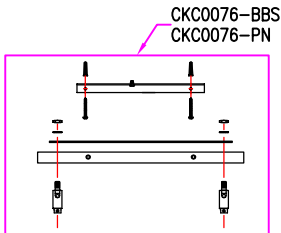

CC13810-BBS
CC13810-PN

CC1378-BBS
CC1378-PN

Geneva Collection (0076) Replacement Parts

Part Number	Description	Used On
CKA0076-XXX	Canopy kit includes canopy, 1/8 I.P. RTN, Mtg bar, hex nut(2), screw collar set, swivel	CP1161,CP1171
CKB0076-XXX	Canopy Kit,Including canopy assembly,Mtg plate,RTN,hex nut	CC1378
CKC0076-XXX	Canopy assembly with canopy loops, screw collar set,final nut,reinforcing ploe & swivel(2)	CC13810
HB0076-XXX	Hardwares Bag, for Geneva collection	For Geneva collection
STEMKIT-12-XXX	Accessory stem kit including $\phi 1/2" \times 12"$ (3pcs) & $\phi 1/2" \times 6"$ (1pc)	CP1161,CP1171
STEMKITB-12-XXX	Accessory stem kit including $\phi 1/2" \times 12"$ (4pcs) & $\phi 1/2" \times 6"$ (1pc)	CC1378,CC13810
GLA0076	Silkscreen Tempered Glass, $\phi 11-1/4"$,White	CF1052
GLB0076	Fluted Glass, $\phi 13-1/4"$,H3-5/8",Clear	CF1052
GLC0076	Fluted Glass, $\phi 3-1/8"$,H8-1/2",Clear	CV1021
GLD0076	Fluted Glass, $\phi 3-1/8"$,H9-1/2",Clear	CV1022
GLE0076	Fluted Glass, $\phi 2-5/8"$,H2",Clear	CV1023,CV1024,CC1378,CC13810
GLF0076	Fluted Glass, $\phi 3-1/8"$,H8-3/4",Clear	CP1161
GLG0076	Fluted Glass, $\phi 6-3/4"$,H9-5/8",Clear	CP1171
GLH0076	Fluted Glass, $\phi 2-5/8"$,H6-3/8",Clear,with mesoporous	CV1023,CV1024
GLI0076	Fluted Glass, $\phi 3-1/8"$,H3-1/8",Clear	CV1021
GLJ0076	Fluted Glass, $\phi 3-1/8"$,H2-3/4",Clear	CP1161
GLK0076	Fluted Glass, $\phi 6-3/4"$,H3-3/4",Clear	CP1171
GLL0076	Fluted Glass, $\phi 2-5/8"$,H6-3/8",Clear	CC1378,CC13810

Part number & detail: