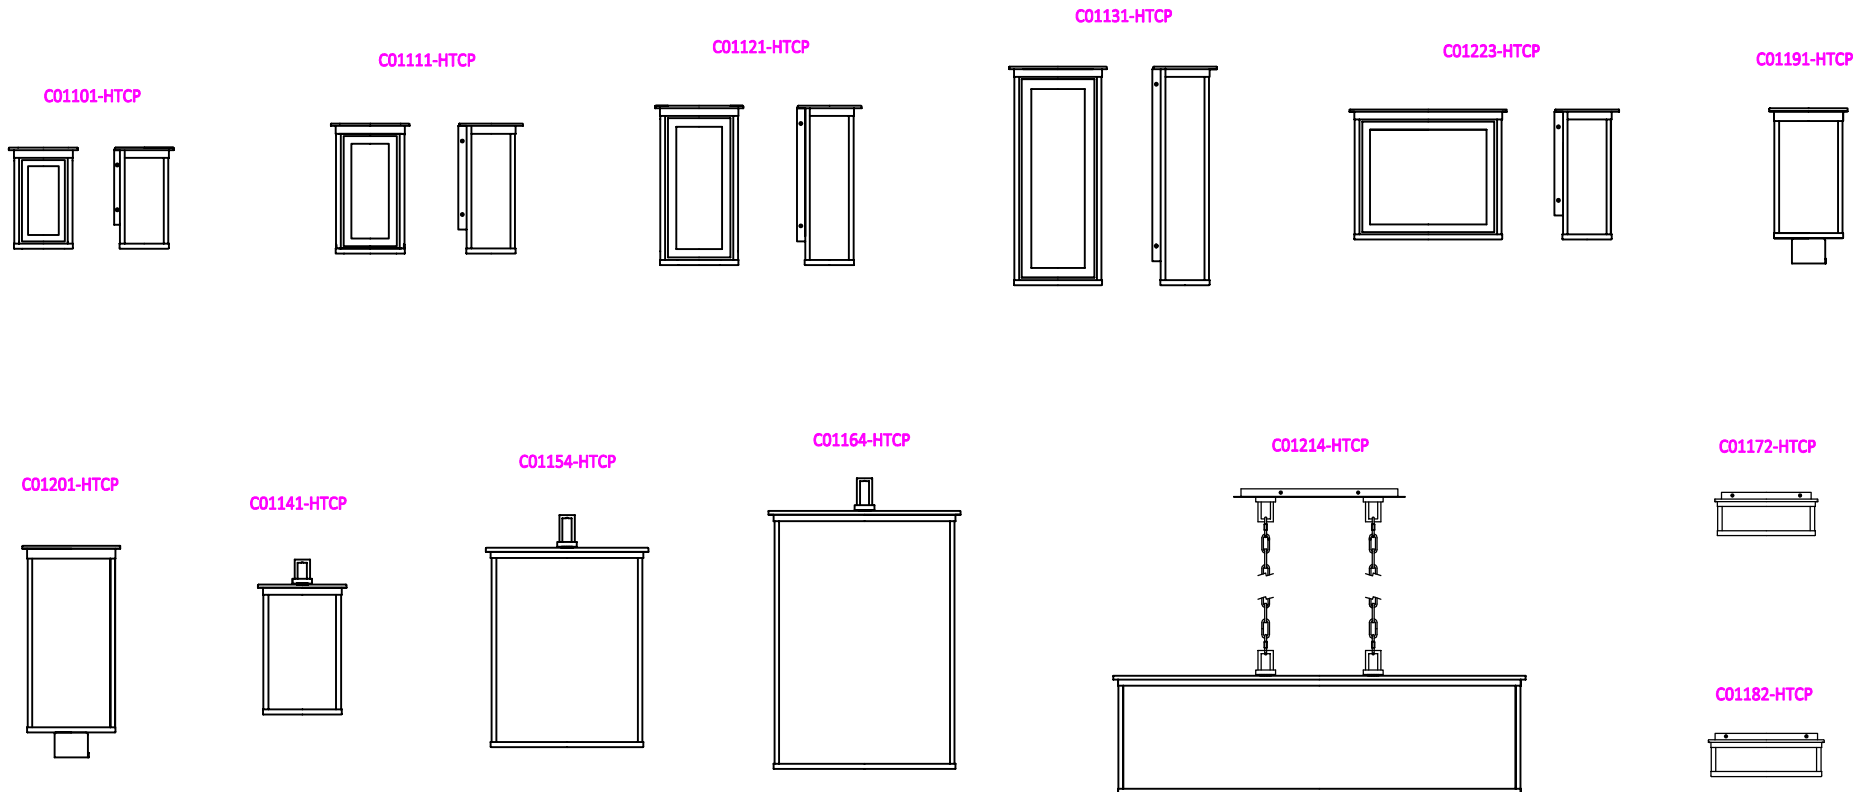

Freeport Collection (0078) Replacement Parts

Freeport Collection (0078) Replacement Parts

Part Number	Description	Used On
CKA0078-HTCP	Canopy Kit, including canopy, Mtg bar, RTN, hex nut(2), ring & screw collar	C01141
CKB0078-HTCP	Canopy Kit, including canopy, U-chanel Mtg bar, RTN, hex nut(2), ring & screw collar	C01154,C01164
CKC0078-HTCP	Canopy assembly with canopy loops, which included this part and pipes, hex nuts, lock washer and other parts in the assembly	C01214
HB0078-HTCP	Hardware bag, for Freeport collection	For Freeport collection
GLA0078	Glass panel,L9-1/2" * W4-3/8", Clear	C01101
GLB0078	Glass panel,L9-1/2" * W5-3/8", Clear	C01101
GLC0078	Glass panel,L15-3/8" * W6-1/2", Clear	C01111
GLD0078	Glass panel,L12-3/8" * W4-3/8", Clear	C01111,C01223
GLE0078	Glass panel,L15-3/8" * W7-1/2", Clear	C01121
GLF0078	Glass panel,L15-3/8" * W4-3/8", Clear	C01121
GLG0078	Glass panel,L21-3/8" * W4-3/8", Clear	C01131
GLH0078	Glass panel,L21-3/8" * W8-1/2", Clear	C01131
GLI0078	Glass panel,L12-3/4" * W7-3/8", Clear	C01141
GLJ0078	Glass panel,L19-5/8" * W14-7/8", Clear	C01154
GLK0078	Glass panel,L25-5/8" * W17-7/8", Clear	C01164
GLL0078	Glass panel,L9-3/8" * W9-3/8", Clear	C01172
GLM0078	Glass panel,L9-3/8" * W3-1/4", Clear	C01182
GLN0078	Glass panel,L13-3/8" * W13-3/8", Clear	C01182
GLO0078	Glass panel,L13-3/8" * W3-1/4", Clear	C01182
GLP0078	Glass panel,L12-5/8" * W6-1/2", Clear	C01191
GLQ0078	Glass panel,L18-3/8" * W8-1/2", Clear	C01201
GLR0078	Glass panel,L11-3/8" * W8-7/8", Clear	C01214
GLS0078	Glass panel,L40-3/8" * W11-3/8", Clear	C01214
GLT0078	Glass panel,L14-3/8" * W12-3/8", Clear	C01223
CHAIN-SQ-HTCP	Square chain, 3FT	C01141,C01154,C01164,C01214

Part number & detail:

GENERATION LIGHTING

Freeport Collection (0078) Replacement Parts