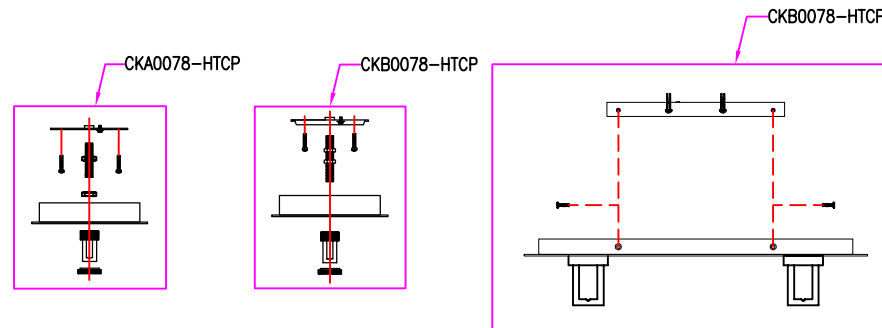

Freeport Collection (0078) Replacement Parts

Freeport Collection (0078) Replacement Parts

Part Number	Description	Used On
CKA0078-HTCP	Canopy Kit, including canopy, Mtg bar, RTN, hex nut(2), ring & screw collar	C01141
CKB0078-HTCP	Canopy Kit, including canopy, U-chanel Mtg bar, RTN, hex nut(2), ring & screw collar	C01154,C01164
CKC0078-HTCP	Canopy assembly with canopy loops, which included this part and pipes, hex nuts, lock washer and other parts in the assembly	C01214
HB0078-HTCP	Hardware bag, for Freeport collection	For Freeport collection
GLA0078	Glass panel,L9-1/2" * W4-3/8", Clear	C01101
GLB0078	Glass panel,L9-1/2" * W5-3/8", Clear	C01101
GLC0078	Glass panel,L15-3/8" * W6-1/2", Clear	C01111
GLD0078	Glass panel,L12-3/8" * W4-3/8", Clear	C01111,C01223
GLE0078	Glass panel,L15-3/8" * W7-1/2", Clear	C01121
GLF0078	Glass panel,L15-3/8" * W4-3/8", Clear	C01121
GLG0078	Glass panel,L21-3/8" * W4-3/8", Clear	C01131
GLH0078	Glass panel,L21-3/8" * W8-1/2", Clear	C01131
GLI0078	Glass panel,L12-3/4" * W7-3/8", Clear	C01141
GLJ0078	Glass panel,L19-5/8" * W14-7/8", Clear	C01154
GLK0078	Glass panel,L25-5/8" * W17-7/8", Clear	C01164
GLL0078	Glass panel,L9-3/8" * W9-3/8", Clear	C01172
GLM0078	Glass panel,L9-3/8" * W3-1/4", Clear	C01182
GLN0078	Glass panel,L13-3/8" * W13-3/8", Clear	C01182
GLO0078	Glass panel,L13-3/8" * W3-1/4", Clear	C01182
GLP0078	Glass panel,L12-5/8" * W6-1/2", Clear	C01191
GLQ0078	Glass panel,L18-3/8" * W8-1/2", Clear	C01201
GLR0078	Glass panel,L11-3/8" * W8-7/8", Clear	C01214
GLS0078	Glass panel,L40-3/8" * W11-3/8", Clear	C01214
GLT0078	Glass panel,L14-3/8" * W12-3/8", Clear	C01223
CHAIN-SQ-HTCP	Square chain, 3FT	C01141,C01154,C01164,C01214

Part number & detail:

GENERATION LIGHTING

Freeport Collection (0078) Replacement Parts