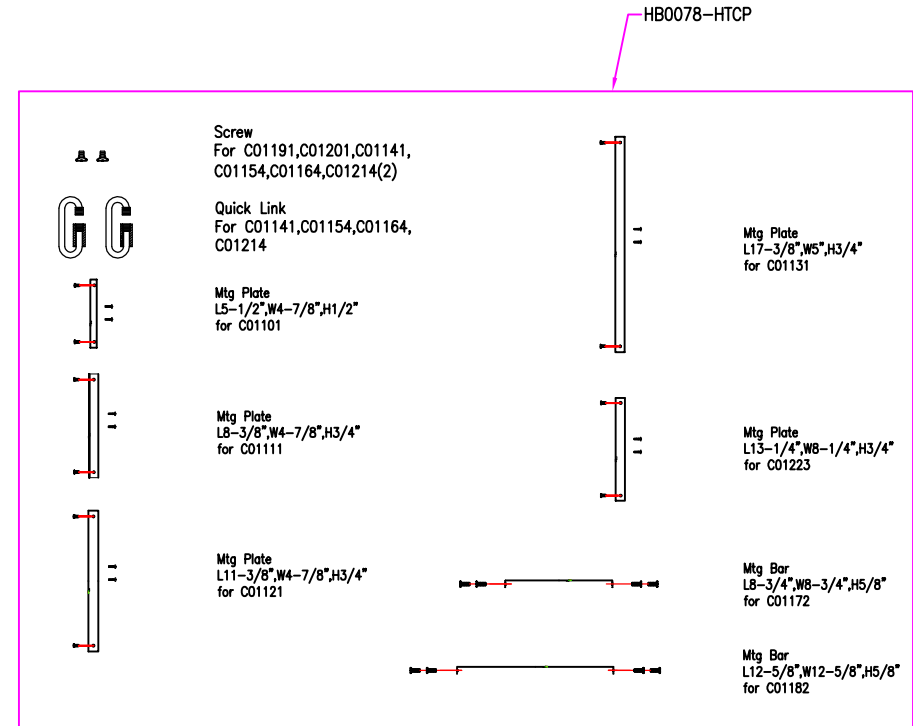

Freeport Collection (0078) Replacement Parts

Freeport Collection (0078) Replacement Parts

Part Number	Description	Used On
CKA0078-HTCP	Canopy Kit, including canopy, Mtg bar, RTN, hex nut(2), ring & screw collar	C01141
CKB0078-HTCP	Canopy Kit, including canopy, U-chanel Mtg bar, RTN, hex nut(2), ring & screw collar	C01154,C01164
CKC0078-HTCP	Canopy assembly with canopy loops, which included this part and pipes, hex nuts, lock washer and other parts in the assembly	C01214
HB0078-HTCP	Hardware bag, for Freeport collection	For Freeport collection
GLA0078	Glass panel,L9-1/2" * W4-3/8", Clear	C01101
GLB0078	Glass panel,L9-1/2" * W5-3/8", Clear	C01101
GLC0078	Glass panel,L15-3/8" * W6-1/2", Clear	C01111
GLD0078	Glass panel,L12-3/8" * W4-3/8", Clear	C01111,C01223
GLE0078	Glass panel,L15-3/8" * W7-1/2", Clear	C01121
GLF0078	Glass panel,L15-3/8" * W4-3/8", Clear	C01121
GLG0078	Glass panel,L21-3/8" * W4-3/8", Clear	C01131
GLH0078	Glass panel,L21-3/8" * W8-1/2", Clear	C01131
GLI0078	Glass panel,L12-3/4" * W7-3/8", Clear	C01141
GLJ0078	Glass panel,L19-5/8" * W14-7/8", Clear	C01154
GLK0078	Glass panel,L25-5/8" * W17-7/8", Clear	C01164
GLL0078	Glass panel,L9-3/8" * W9-3/8", Clear	C01172
GLM0078	Glass panel,L9-3/8" * W3-1/4", Clear	C01182
GLN0078	Glass panel,L13-3/8" * W13-3/8", Clear	C01182
GLO0078	Glass panel,L13-3/8" * W3-1/4", Clear	C01182
GLP0078	Glass panel,L12-5/8" * W6-1/2", Clear	C01191
GLQ0078	Glass panel,L18-3/8" * W8-1/2", Clear	C01201
GLR0078	Glass panel,L11-3/8" * W8-7/8", Clear	C01214
GLS0078	Glass panel,L40-3/8" * W11-3/8", Clear	C01214
GLT0078	Glass panel,L14-3/8" * W12-3/8", Clear	C01223
CHAIN-SQ-HTCP	Square chain, 3FT	C01141,C01154,C01164,C01214

Part number & detail:

GENERATION LIGHTING

Freeport Collection (0078) Replacement Parts