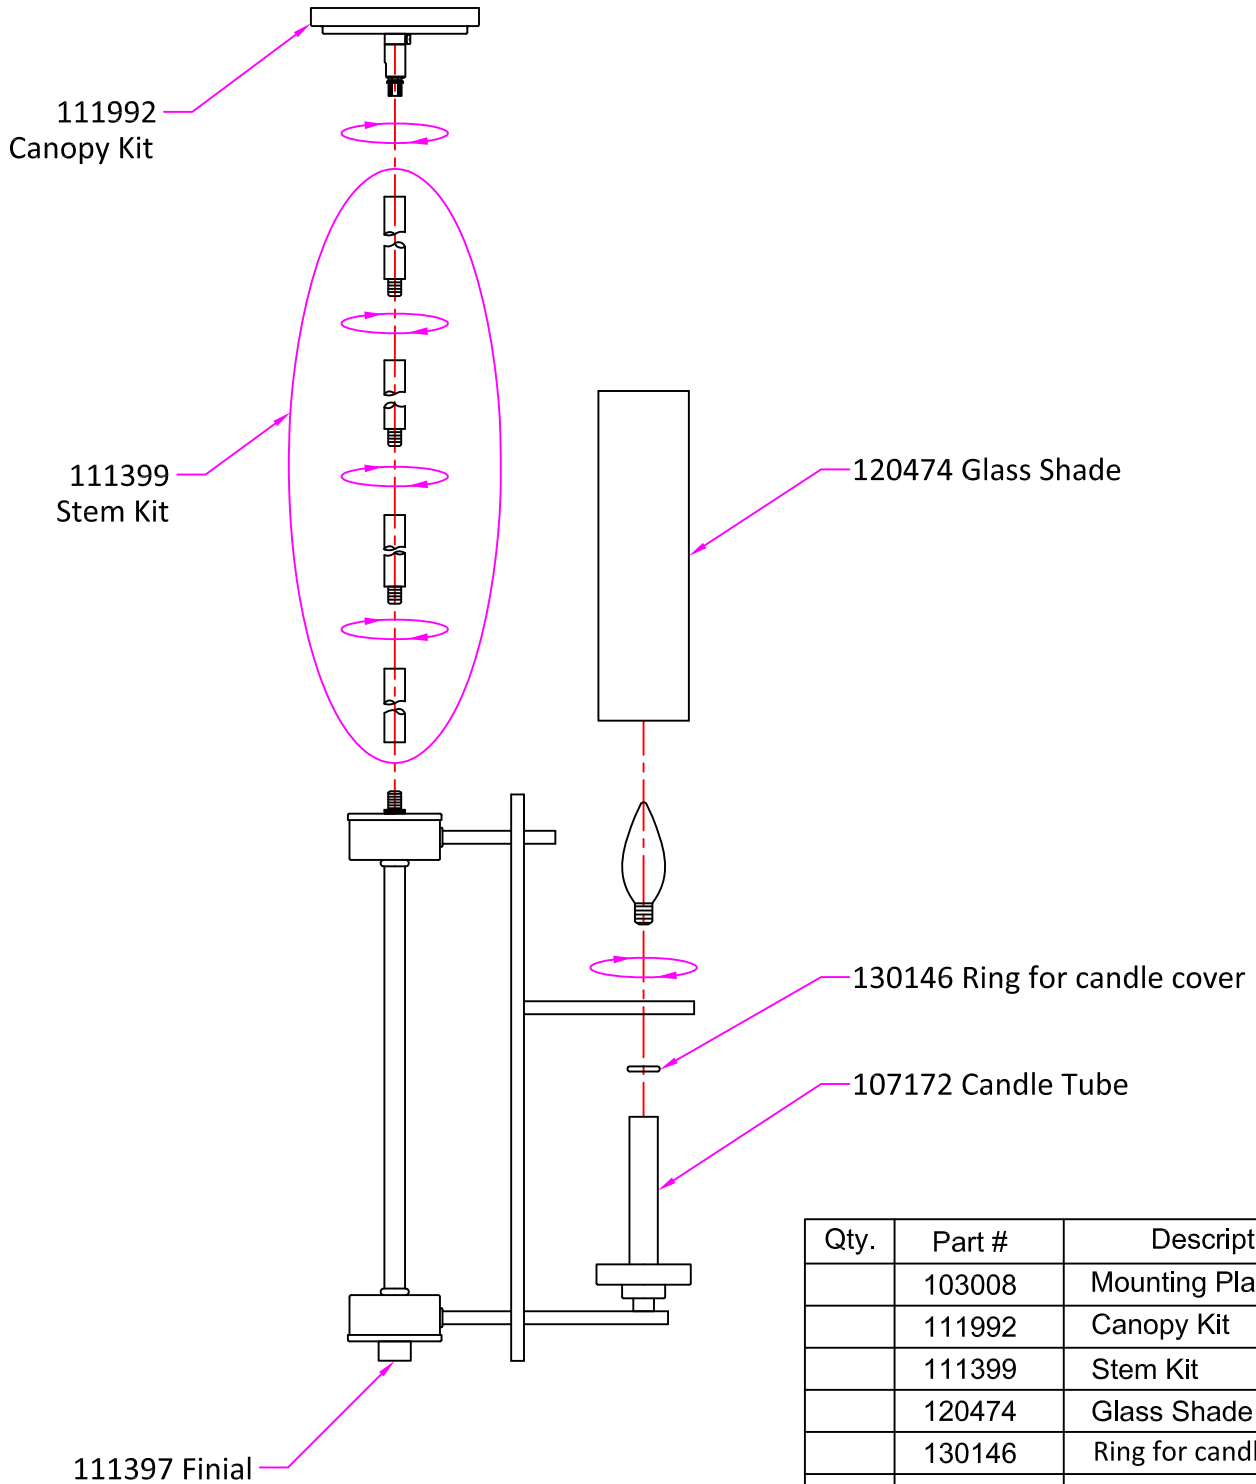

Replacement Parts

F2631/6

Qty.	Part #	Description
	103008	Mounting Plate
	111992	Canopy Kit
	111399	Stem Kit
	120474	Glass Shade
	130146	Ring for candle cover
	107172	Candle Tube
	111397	Finial
	101216	Cap Nut