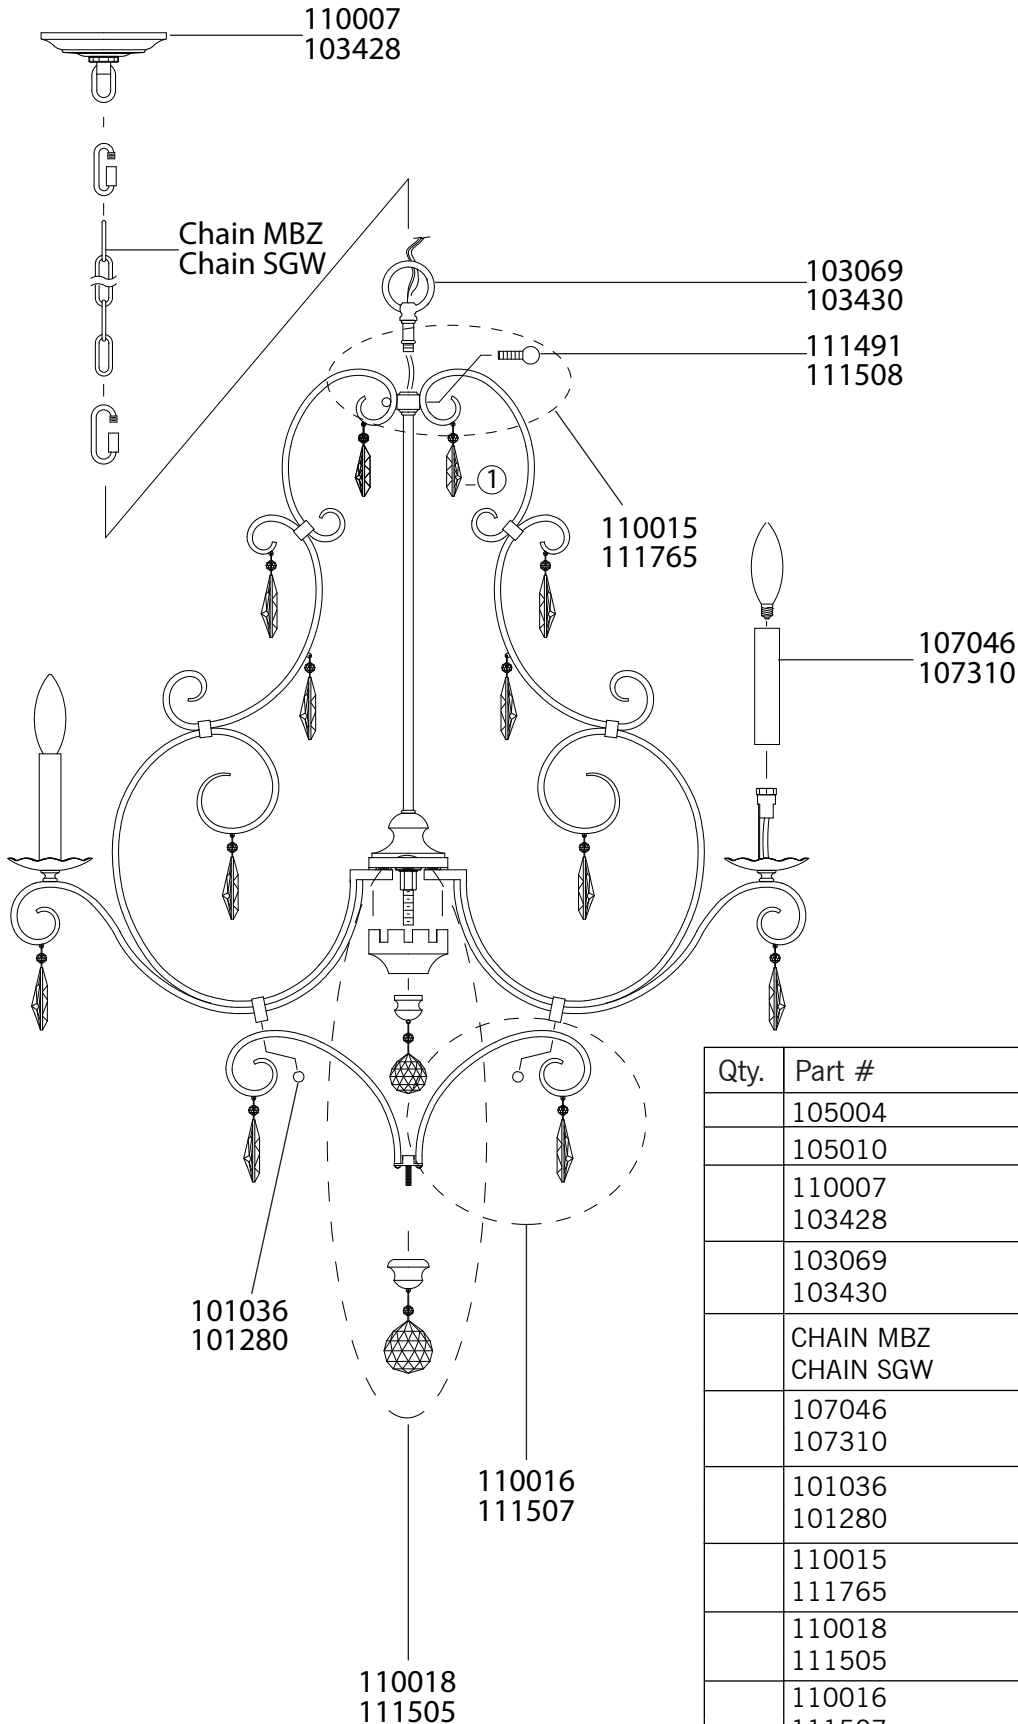

Replacement Parts For

F2303/8 11/13

Qty.	Part #	Description
	105004	Full Crystal Set
	105010	Replacement Crystal Kit
	110007 103428	Canopy Mounting Kit MBZ Canopy Mounting Kit SGW
	103069 103430	Fixture Loop MBZ Fixture Loop SGW
	CHAIN MBZ CHAIN SGW	Chain MBZ Chain SGW
	107046 107310	Candle Tube MBZ Candle Tube SGW
	101036 101280	Ball Cap Nuts MBZ Ball Cap Nuts SGW
	110015 111765	Top Block MBZ Top Block SGW
	110018 111505	Bottom & Center Assembly MBZ Bottom & Center Assembly SGW
	110016 111507	Bottom Tier Arm MBZ Bottom Tier Arm SGW
	111491 111508	Cap Nut Screw MBZ Cap Nut Screw SGW

FEISS®

EST. 1955