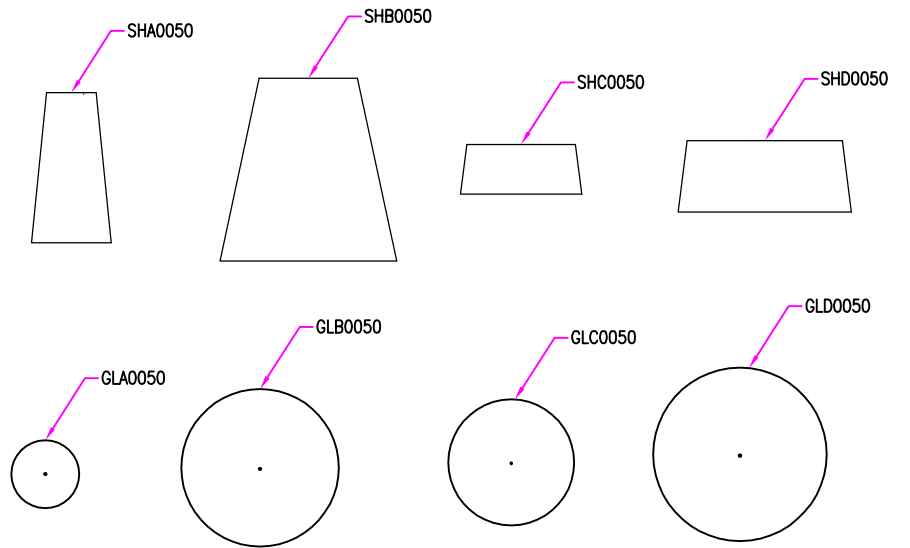

All New Replacement Parts:

Part Number	Description	Used On
CK0050-XXX	Canopy kit, including Mtg bar,RTN,hex nut(2),lock washer,cast screw collar,cast screw collar ring,canopy	AP1161,AP1173
HB0050-XXX	Hardware bag, for Cordtlandt collection	For Cordtlandt collection
SHA0050	Shade,VC white linen,($\phi 5+\phi 8-1/8"$),H15-1/4"	AP1161
SHB0050	Shade,VC white linen,($\phi 10+\phi 18"$),H19"	AP1173
SHC0050	Shade,VC white linen,($\phi 12-5/8+\phi 14"$),H5-3/4"	AF1143
SHD0050	Shade,VC white linen,($\phi 17+\phi 19"$),H6-1/2"	AF1153
GLA0050	Glass,white silkscreen tempered glass, $\phi 6-7/8"$	AP1161
GLB0050	Glass,white silkscreen tempered glass, $\phi 16"$	AP1173
GLC0050	Glass,white silkscreen tempered glass, $\phi 13-1/4"$	AF1143
GLD0050	Glass,white silkscreen tempered glass, $\phi 17-7/8"$	AF1153
CHAIN2-XXX	Ring chain,3FT	AP1161,AP1173

Part number & detail:

CK0050-AI
CK0050-BBS
CK0050-PN

CHAIN2-AI
CHAIN2-BBS
CHAIN2-PN

HB0050-AI
HB0050-BBS
HB0050-PN

GENERATION LIGHTING