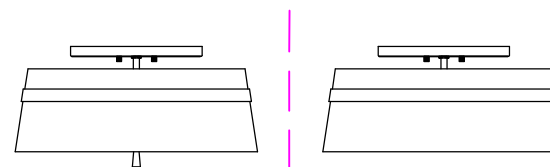

Cordtlandt Collection (0050) Replacement Parts

AP1161-AI
AP1161-BBS
AP1161-PN

AP1173-AI
AP1173-BBS
AP1173-PN

AF1143-AI
AF1143-BBS
AF1143-PN

AF1153-AI
AF1153-BBS
AF1153-PN

Cordtlandt Collection (0050) Replacement Parts

All New Replacement Parts:

Part Number	Description	Used On
CK0050-XXX	Canopy kit, including Mtg bar,RTN,hex nut(2),lock washer,cast screw collar,cast screw collar ring,canopy	AP1161,AP1173
HB0050-XXX	Hardware bag, for Cordtlandt collection	For Cordtlandt collection
SHA0050	Shade,VC white linen,($\phi 5+\phi 8-1/8"$),H15-1/4"	AP1161
SHB0050	Shade,VC white linen,($\phi 10+\phi 18"$),H19"	AP1173
SHC0050	Shade,VC white linen,($\phi 12-5/8+\phi 14"$),H5-3/4"	AF1143
SHD0050	Shade,VC white linen,($\phi 17+\phi 19"$),H6-1/2"	AF1153
GLA0050	Glass,white silkscreen tempered glass, $\phi 6-7/8"$	AP1161
GLB0050	Glass,white silkscreen tempered glass, $\phi 16"$	AP1173
GLC0050	Glass,white silkscreen tempered glass, $\phi 13-1/4"$	AF1143
GLD0050	Glass,white silkscreen tempered glass, $\phi 17-7/8"$	AF1153
CHAIN2-XXX	Ring chain,3FT	AP1161,AP1173