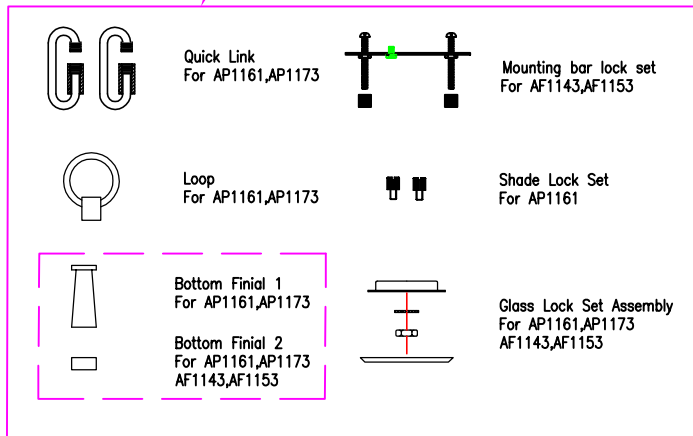

All New Replacement Parts:

Part Number	Description	Used On
CK0050-XXX	Canopy kit, including Mtg bar,RTN,hex nut(2),lock washer,cast screw collar,cast screw collar ring,canopy	AP1161,AP1173
HB0050-XXX	Hardware bag, for Cordtlandt collection	For Cordtlandt collection
SHA0050	Shade,VC white linen,($\phi 5+\phi 8-1/8"$),H15-1/4"	AP1161
SHB0050	Shade,VC white linen,($\phi 10+\phi 18"$),H19"	AP1173
SHC0050	Shade,VC white linen,($\phi 12-5/8+\phi 14"$),H5-3/4"	AF1143
SHD0050	Shade,VC white linen,($\phi 17+\phi 19"$),H6-1/2"	AF1153
GLA0050	Glass,white silkscreen tempered glass, $\phi 6-7/8"$	AP1161
GLB0050	Glass,white silkscreen tempered glass, $\phi 16"$	AP1173
GLC0050	Glass,white silkscreen tempered glass, $\phi 13-1/4"$	AF1143
GLD0050	Glass,white silkscreen tempered glass, $\phi 17-7/8"$	AF1153
CHAIN2-XXX	Ring chain,3FT	AP1161,AP1173

Part number & detail:

CK0050-AI
CK0050-BBS
CK0050-PN

CHAIN2-AI
CHAIN2-BBS
CHAIN2-PN

HB0050-AI
HB0050-BBS
HB0050-PN

GENERATION LIGHTING