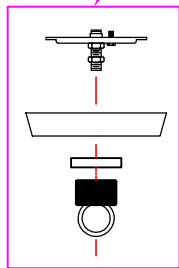

Cordtlandt Collection (0050) Replacement Parts

All New Replacement Parts:

Part Number	Description	Used On
CK0050-XXX	Canopy kit, including Mtg bar,RTN,hex nut(2),lock washer,cast screw collar,cast screw collar ring,canopy	AP1161,AP1173
HB0050-XXX	Hardware bag, for Cordtlandt collection	For Cordtlandt collection
SHA0050	Shade,VC white linen,($\phi 5+\phi 8-1/8"$),H15-1/4"	AP1161
SHB0050	Shade,VC white linen,($\phi 10+\phi 18"$),H19"	AP1173
SHC0050	Shade,VC white linen,($\phi 12-5/8+\phi 14"$),H5-3/4"	AF1143
SHD0050	Shade,VC white linen,($\phi 17+\phi 19"$),H6-1/2"	AF1153
GLA0050	Glass,white silkscreen tempered glass,$\phi 6-7/8"$	AP1161
GLB0050	Glass,white silkscreen tempered glass,$\phi 16"$	AP1173
GLC0050	Glass,white silkscreen tempered glass,$\phi 13-1/4"$	AF1143
GLD0050	Glass,white silkscreen tempered glass,$\phi 17-7/8"$	AF1153
CHAIN2-XXX	Ring chain,3FT	AP1161,AP1173

Part number & detail:

CK0050-AI
CK0050-BBS
CK0050-PN