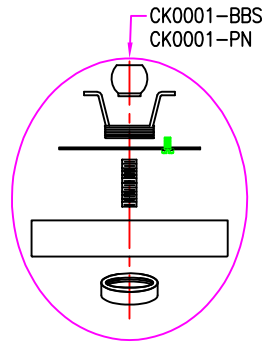

Brianna Collection (0000) Replacement Parts

EW1001BBS
EW1001PN

EW1002BBS
EW1002PN

All New Replacement Parts:

Part Number	Description	Used On
CK0001-XXX	Canopy Kit includes canopy,Mtg bar,RTN,screw collar set,sleeve & ball screw	EC1009
HB0000-XXX	Hardware bag includes Mtg lock set	EW1001,EW1002
ES101WL	Shade VC white linen fabric hard back no trim (rolled in) $\phi 4"$ * H6"	EW1001,EW1002
STEMKITB-12-XXX	Accessory stem kit including $\phi 1/2"$ X 12"(4pcs) & $\phi 1/2"$ X 6"(1pc)	EC1009

Part number & detail:

EC1009BBS
EC1009PN

STEMKITB-12-BBS
STEMKITB-12-PN