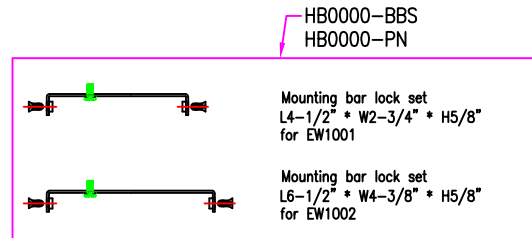

Brianna Collection (0000) Replacement Parts

EW1001BBS
EW1001PN

EW1002BBS
EW1002PN

All New Replacement Parts:

Part Number	Description	Used On
CK0001-XXX	Canopy Kit includes canopy,Mtg bar,RTN,screw collar set,sleeve & ball screw	EC1009
HB0000-XXX	Hardware bag includes Mtg lock set	EW1001,EW1002
ES101WL	Shade VC white linen fabric hard back no trim (rolled in) $\phi 4"$ * H6"	EW1001,EW1002
STEMKITB-12-XXX	Accessory stem kit including $\phi 1/2"$ X 12"(4pcs) & $\phi 1/2"$ X 6"(1pc)	EC1009

Part number & detail:

EC1009BBS
EC1009PN

STEMKITB-12-BBS
STEMKITB-12-PN