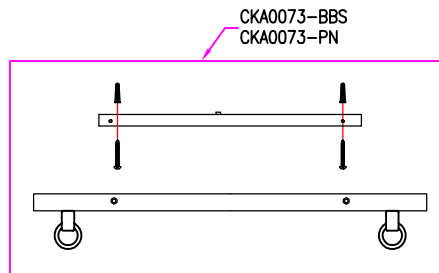

# Beckett Collection (0073) Replacement Parts

CC1307-BBS  
CC1307-PN

CC12812-BBS  
CC12812-PN

CC12916-BBS  
CC12916-PN

CW1071-BBS  
CW1071-PN

08/26,2020 Rev: 0d

Part Number	Description	Used On
CKA0073-XXX	Canopy assembly with canopy loops, which included this part and pipes, hex nuts, lock washer and other parts in the assembly	CC1307
CKB0073-XXX	Canopy kit, including Mtg bar,RTN,hex nut(2),lock washer,cast screw collar,cast screw collar ring,canopy	CC12812,CC12916
HB0073-XXX	Hardwares Bag, for Beckett collection	For Beckett collection
GLT056	Glass $\phi$ 1",H13",Clear	CC1307, CC12812, CC12916, CW1071
GLT055	Glass $\phi$ 1",H9",Clear	CC1307, CC12812, CC12916, CW1071
CHAIN-SQ-XXX	Square chain, 3FT	CC1307,CC12812,CC12916

Part number & detail:

**GENERATION LIGHTING**