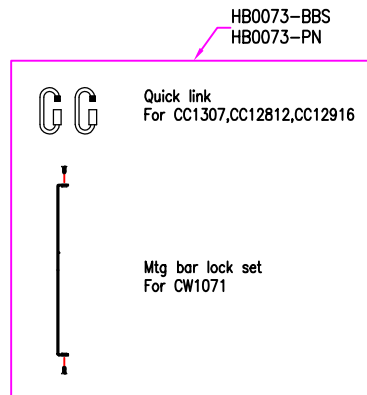

# Beckett Collection (0073) Replacement Parts

CC1307-BBS  
CC1307-PN

CC12812-BBS  
CC12812-PN

CC12916-BBS  
CC12916-PN

CW1071-BBS  
CW1071-PN

08/26,2020 Rev: 0d

Part Number	Description	Used On
CKA0073-XXX	Canopy assembly with canopy loops, which included this part and pipes, hex nuts, lock washer and other parts in the assembly	CC1307
CKB0073-XXX	Canopy kit, including Mtg bar,RTN,hex nut(2),lock washer,cast screw collar,cast screw collar ring,canopy	CC12812,CC12916
HB0073-XXX	Hardwares Bag, for Beckett collection	For Beckett collection
GLT056	Glass $\phi$ 1",H13",Clear	CC1307, CC12812, CC12916, CW1071
GLT055	Glass $\phi$ 1",H9",Clear	CC1307, CC12812, CC12916, CW1071
CHAIN-SQ-XXX	Square chain, 3FT	CC1307,CC12812,CC12916

Part number & detail:

**GENERATION LIGHTING**