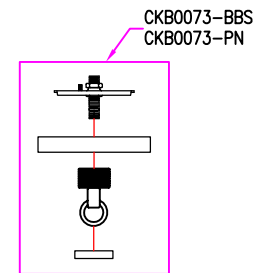

# Beckett Collection (0073) Replacement Parts

CC1307-BBS  
CC1307-PN

CC12812-BBS  
CC12812-PN

CC12916-BBS  
CC12916-PN

CW1071-BBS  
CW1071-PN

08/26,2020 Rev: 0d

Part Number	Description	Used On
CKA0073-XXX	Canopy assembly with canopy loops, which included this part and pipes, hex nuts, lock washer and other parts in the assembly	CC1307
CKB0073-XXX	Canopy kit, including Mtg bar,RTN,hex nut(2),lock washer,cast screw collar,cast screw collar ring,canopy	CC12812,CC12916
HB0073-XXX	Hardwares Bag, for Beckett collection	For Beckett collection
GLT056	Glass $\phi$ 1",H13",Clear	CC1307, CC12812, CC12916, CW1071
GLT055	Glass $\phi$ 1",H9",Clear	CC1307, CC12812, CC12916, CW1071
CHAIN-SQ-XXX	Square chain, 3FT	CC1307,CC12812,CC12916

Part number & detail:

**GENERATION LIGHTING**